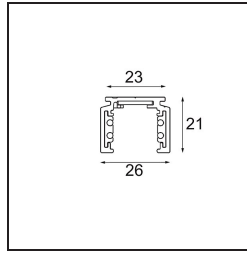

Date \_\_\_\_\_  
Customer \_\_\_\_\_  
Project \_\_\_\_\_  
Type \_\_\_\_\_

*Track 48V Profile Surface 2000 White Structure*

**Specifications**

Material	13410109
Lamp Included	No
Number of Light Sources	0
Input Voltage	48Vdc
Electrical Class	III
IP Rating	20
Glow wire rating (°C)	960
Indoor/Outdoor	Indoor
Application	Ceiling, Wall
Mounting	Surface
Adjustability	Not Applicable
Primary Colour & Primary Finish	White, Structure
Gross weight (g)	1717.0

**Installation Accessories**

- 11062732** Power Feed Canopy Surface Square 4P DE Black Structure
- 11062709** Power Feed Canopy Surface Square 4P DE White Structure

- 11061409** Power Feed Canopy Surface Square 5P DE White Structure
- 11061432** Power Feed Canopy Surface Square 5P DE Black Structure

- 11061509** Power Feed and Suspension Canopy Surface Square 5P DE White Structure
- 11061532** Power Feed and Suspension Canopy Surface Square 5P DE Black Structure

Choose a required accessory