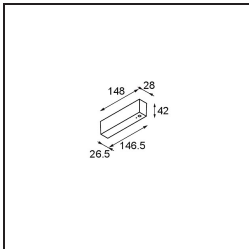

Date
Customer
Project
Type

Track 48V Profile Surface 2000 White Structure

Specifications

Material	13410109
Lamp Included	No
Number of Light Sources	0
Input Voltage	48Vdc
Electrical Class	III
IP Rating	20
Glow wire rating (°C)	960
Indoor/Outdoor	Indoor
Application	Ceiling, Wall
Mounting	Surface
Adjustability	Not Applicable
Primary Colour & Primary Finish	White, Structure
Gross weight (g)	1717.0

Installation Accessories

- 11062732** Power Feed Canopy Surface Square 4P DE Black Structure
- 11062709** Power Feed Canopy Surface Square 4P DE White Structure

- 11061409** Power Feed Canopy Surface Square 5P DE White Structure
- 11061432** Power Feed Canopy Surface Square 5P DE Black Structure

- 11061509** Power Feed and Suspension Canopy Surface Square 5P DE White Structure
- 11061532** Power Feed and Suspension Canopy Surface Square 5P DE Black Structure

Choose a required accessory