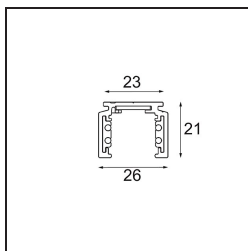

Date _____
Customer _____
Project _____
Type _____

Track 48V Profile Surface 2000 White Structure

Specifications

Material	13410109
Lamp Included	No
Number of Light Sources	0
Input Voltage	48Vdc
Electrical Class	III
IP Rating	20
Glow wire rating (°C)	960
Indoor/Outdoor	Indoor
Application	Ceiling, Wall
Mounting	Surface
Adjustability	Not Applicable
Primary Colour & Primary Finish	White, Structure
Gross weight (g)	1717.0

Specifications

Installation Accessories

- 11062732** Power Feed Canopy Surface Square 4P Black Structure
- 11062709** Power Feed Canopy Surface Square 4P White Structure

- 11061409** Power Feed Canopy Surface Square 5P White Structure
- 11061432** Power Feed Canopy Surface Square 5P Black Structure

- 11061509** Power Feed and Suspension Canopy Surface Square 5P White Structure
- 11061532** Power Feed and Suspension Canopy Surface Square 5P Black Structure

Choose a required accessory