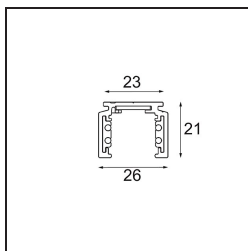

Date
Customer
Project
Type

Track 48V Profile Surface 2000 White Structure

Specifications

Material	13410109
Lamp Included	No
Number of Light Sources	0
Input Voltage	48Vdc
Electrical Class	III
IP Rating	20
Glow wire rating (°C)	960
Indoor/Outdoor	Indoor
Application	Ceiling, Wall
Mounting	Surface
Adjustability	Not Applicable
Primary Colour & Primary Finish	White, Structure
Gross weight (g)	1717.0

Installation Accessories

- 11062732** Power Feed Canopy Surface Square 4P DE Black Structure
- 11062709** Power Feed Canopy Surface Square 4P DE White Structure

- 11061409** Power Feed Canopy Surface Square 5P DE White Structure
- 11061432** Power Feed Canopy Surface Square 5P DE Black Structure

- 11061509** Power Feed and Suspension Canopy Surface Square 5P DE White Structure
- 11061532** Power Feed and Suspension Canopy Surface Square 5P DE Black Structure

Choose a required accessory