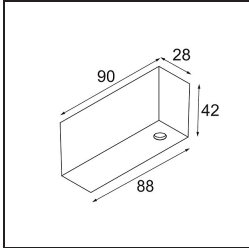

Date
Customer
Project
Type

Track 48V Profile Surface 2000 White Structure

Specifications

Material	13410109
Lamp Included	No
Number of Light Sources	0
Input Voltage	48Vdc
Electrical Class	III
IP Rating	20
Glow wire rating (°C)	960
Indoor/Outdoor	Indoor
Application	Ceiling, Wall
Mounting	Surface
Adjustability	Not Applicable
Primary Colour & Primary Finish	White, Structure
Gross weight (g)	1717.0

Installation Accessories

- 11062732** Power Feed Canopy Surface Square 4P DE Black Structure
- 11062709** Power Feed Canopy Surface Square 4P DE White Structure

- 11061409** Power Feed Canopy Surface Square 5P DE White Structure
- 11061432** Power Feed Canopy Surface Square 5P DE Black Structure

- 11061509** Power Feed and Suspension Canopy Surface Square 5P DE White Structure
- 11061532** Power Feed and Suspension Canopy Surface Square 5P DE Black Structure

Choose a required accessory