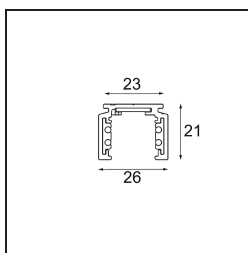

Date
Customer
Project
Type

Track 48V Profile Surface 1000 Black Structure

Specifications

Materiale	13410032
Lampadina inclusa	No
Numero di fonte luminosa	0
Volt in ingresso	48Vdc
Classificazione elettrica	III
Grado IP	20
Test filo a caldo (°C)	960
Interno/Esterno	Interno
Applicazione	Soffitto, Parete
Montaggio	Superficie
Orientabilità	Not Applicable
Colore primario & Finitura primaria	Nero, Strutturata
Peso lordo (g)	885,0

Accessori Installazione

- 11062732** Power Feed Canopy Surface Square 4P DE Black Structure
- 11062709** Power Feed Canopy Surface Square 4P DE White Structure

- 11061409** Power Feed Canopy Surface Square 5P DE White Structure
- 11061432** Power Feed Canopy Surface Square 5P DE Black Structure

- 11061509** Power Feed and Suspension Canopy Surface Square 5P DE White Structure
- 11061532** Power Feed and Suspension Canopy Surface Square 5P DE Black Structure

Choose a required accessory