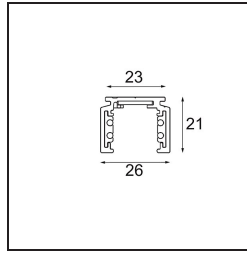

Date \_\_\_\_\_  
Customer \_\_\_\_\_  
Project \_\_\_\_\_  
Type \_\_\_\_\_

*Track 48V Profile Surface 1000 Black Structure*

**Specifications**

Material	13410032
Lamp Included	No
Number of Light Sources	0
Input Voltage	48Vdc
Electrical Class	III
IP Rating	20
Glow wire rating (°C)	960
Indoor/Outdoor	Indoor
Application	Ceiling, Wall
Mounting	Surface
Adjustability	Not Applicable
Primary Colour & Primary Finish	Black, Structure
Gross weight (g)	885.0

**Installation Accessories**

- 11062732** Power Feed Canopy Surface Square 4P DE Black Structure
- 11062709** Power Feed Canopy Surface Square 4P DE White Structure

- 11061409** Power Feed Canopy Surface Square 5P DE White Structure
- 11061432** Power Feed Canopy Surface Square 5P DE Black Structure

- 11061509** Power Feed and Suspension Canopy Surface Square 5P DE White Structure
- 11061532** Power Feed and Suspension Canopy Surface Square 5P DE Black Structure

Choose a required accessory