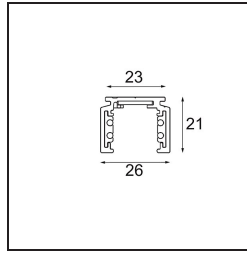

Date _____
Customer _____
Project _____
Type _____

Track 48V Profile Surface 1000 Black Structure

Specifications

Material	13410032
Lamp Included	No
Number of Light Sources	0
Input Voltage	48Vdc
Electrical Class	III
IP Rating	20
Glow wire rating (°C)	960
Indoor/Outdoor	Indoor
Application	Ceiling, Wall
Mounting	Surface
Adjustability	Not Applicable
Primary Colour & Primary Finish	Black, Structure
Gross weight (g)	885.0

Installation Accessories

- 11062732** Power Feed Canopy Surface Square 4P DE Black Structure
- 11062709** Power Feed Canopy Surface Square 4P DE White Structure

- 11061409** Power Feed Canopy Surface Square 5P DE White Structure
- 11061432** Power Feed Canopy Surface Square 5P DE Black Structure

- 11061509** Power Feed and Suspension Canopy Surface Square 5P DE White Structure
- 11061532** Power Feed and Suspension Canopy Surface Square 5P DE Black Structure

Choose a required accessory