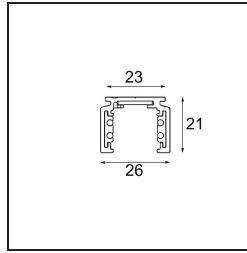

Date \_\_\_\_\_  
Customer \_\_\_\_\_  
Project \_\_\_\_\_  
Type \_\_\_\_\_

*Track 48V Profile Surface 1000 Black Structure*

**Specifications**

Material	13410032
Lamp Included	No
Number of Light Sources	0
Input Voltage	48Vdc
Electrical Class	III
IP Rating	20
Glow wire rating (°C)	960
Indoor/Outdoor	Indoor
Application	Ceiling, Wall
Mounting	Surface
Adjustability	Not Applicable
Primary Colour & Primary Finish	Black, Structure
Gross weight (g)	885.0