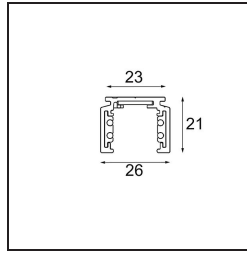

Date _____
Customer _____
Project _____
Type _____

Track 48V Profile Surface 1000 Black Structure

Specifications

Material	13410032
Lamp Included	No
Number of Light Sources	0
Input Voltage	48Vdc
Electrical Class	III
IP Rating	20
Glow wire rating (°C)	960
Indoor/Outdoor	Indoor
Application	Ceiling, Wall
Mounting	Surface
Adjustability	Not Applicable
Primary Colour & Primary Finish	Black, Structure
Gross weight (g)	885.0