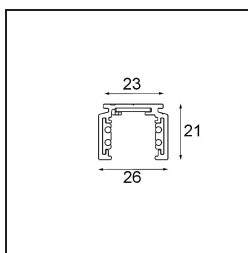

Date
Customer
Project
Type

Track 48V Profile Surface 1000 White Structure

Specifications

Materiale	13410009
Lampadina inclusa	No
Numero di fonte luminosa	0
Volt in ingresso	48Vdc
Classificazione elettrica	III
Grado IP	20
Test filo a caldo (°C)	960
Interno/Esterno	Interno
Applicazione	Soffitto, Parete
Montaggio	Superficie
Orientabilità	Not Applicable
Colore primario & Finitura primaria	Bianco, Strutturata
Peso lordo (g)	885,0

Accessori Installazione

- 11062732** Power Feed Canopy Surface Square 4P DE Black Structure
- 11062709** Power Feed Canopy Surface Square 4P DE White Structure

- 11061409** Power Feed Canopy Surface Square 5P DE White Structure
- 11061432** Power Feed Canopy Surface Square 5P DE Black Structure

- 11061509** Power Feed and Suspension Canopy Surface Square 5P DE White Structure
- 11061532** Power Feed and Suspension Canopy Surface Square 5P DE Black Structure

Choose a required accessory