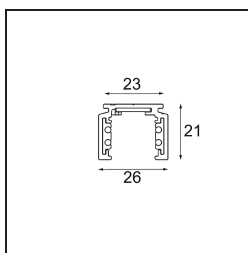

Track 48V Profile Surface 1000 White Structure

Specifications

Materiale	13410009
Lampadina inclusa	No
Numero di fonte luminosa	0
Volt in ingresso	48Vdc
Classificazione elettrica	III
Grado IP	20
Test filo a caldo (°C)	960
Interno/Esterno	Interno
Applicazione	Soffitto, Parete
Montaggio	Superficie
Orientabilità	Not Applicable
Colore primario & Finitura primaria	Bianco, Strutturata
Peso lordo (g)	885,0

Accessori Installazione

- 11062732** Power Feed Canopy Surface Square 4P DE Black Structure
- 11062709** Power Feed Canopy Surface Square 4P DE White Structure

- 11061409** Power Feed Canopy Surface Square 5P DE White Structure
- 11061432** Power Feed Canopy Surface Square 5P DE Black Structure

- 11061509** Power Feed and Suspension Canopy Surface Square 5P DE White Structure
- 11061532** Power Feed and Suspension Canopy Surface Square 5P DE Black Structure

Choose a required accessory