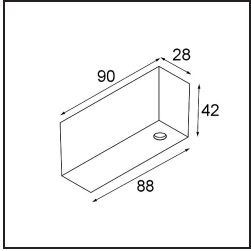

Date
Customer
Project
Type

Track 48V Profile Surface 1000 White Structure

Specifications

Materiale	13410009
Lampadina inclusa	No
Numero di fonte luminosa	0
Volt in ingresso	48Vdc
Classificazione elettrica	III
Grado IP	20
Test filo a caldo (°C)	960
Interno/Esterno	Interno
Applicazione	Soffitto, Parete
Montaggio	Superficie
Orientabilità	Not Applicable
Colore primario & Finitura primaria	Bianco, Strutturata
Peso lordo (g)	885,0

Accessori Installazione

- 11062732** Power Feed Canopy Surface Square 4P DE Black Structure
- 11062709** Power Feed Canopy Surface Square 4P DE White Structure

- 11061409** Power Feed Canopy Surface Square 5P DE White Structure
- 11061432** Power Feed Canopy Surface Square 5P DE Black Structure

- 11061509** Power Feed and Suspension Canopy Surface Square 5P DE White Structure
- 11061532** Power Feed and Suspension Canopy Surface Square 5P DE Black Structure

Choose a required accessory