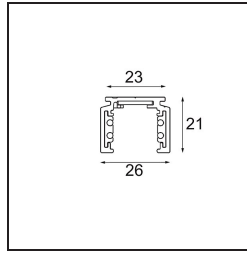

Date _____
Customer _____
Project _____
Type _____

Track 48V Profile Surface 1000 White Structure

Specifications

Material	13410009
Lamp Included	No
Number of Light Sources	0
Input Voltage	48Vdc
Electrical Class	III
IP Rating	20
Glow wire rating (°C)	960
Indoor/Outdoor	Indoor
Application	Ceiling, Wall
Mounting	Surface
Adjustability	Not Applicable
Primary Colour & Primary Finish	White, Structure
Gross weight (g)	885.0

Installation Accessories

- 11062732** Power Feed Canopy Surface Square 4P DE Black Structure
- 11062709** Power Feed Canopy Surface Square 4P DE White Structure

- 11061409** Power Feed Canopy Surface Square 5P DE White Structure
- 11061432** Power Feed Canopy Surface Square 5P DE Black Structure

- 11061509** Power Feed and Suspension Canopy Surface Square 5P DE White Structure
- 11061532** Power Feed and Suspension Canopy Surface Square 5P DE Black Structure

Choose a required accessory