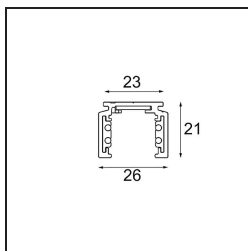

Date _____
Customer _____
Project _____
Type _____

Track 48V Profile Surface 1000 White Structure

Specifications

Material	13410009
Lamp Included	No
Number of Light Sources	0
Input Voltage	48Vdc
Electrical Class	III
IP Rating	20
Glow wire rating (°C)	960
Indoor/Outdoor	Indoor
Application	Ceiling, Wall
Mounting	Surface
Adjustability	Not Applicable
Primary Colour & Primary Finish	White, Structure
Gross weight (g)	885.0

Specifications