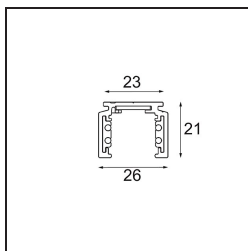

Date _____
Customer _____
Project _____
Type _____

Track 48V Profile Surface 1000 White Structure

Specifications

Material	13410009
Lamp Included	No
Number of Light Sources	0
Input Voltage	48Vdc
Electrical Class	III
IP Rating	20
Glow wire rating (°C)	960
Indoor/Outdoor	Indoor
Application	Ceiling, Wall
Mounting	Surface
Adjustability	Not Applicable
Primary Colour & Primary Finish	White, Structure
Gross weight (g)	885.0

Installation Accessories

- 11062732** Power Feed Canopy Surface Square 4P Black Structure
- 11062709** Power Feed Canopy Surface Square 4P White Structure

- 11061409** Power Feed Canopy Surface Square 5P White Structure
- 11061432** Power Feed Canopy Surface Square 5P Black Structure

- 11061509** Power Feed and Suspension Canopy Surface Square 5P White Structure
- 11061532** Power Feed and Suspension Canopy Surface Square 5P Black Structure

Choose a required accessory