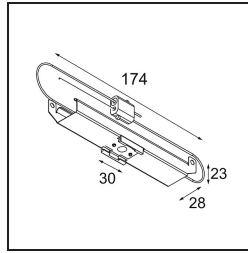

Date \_\_\_\_\_  
Customer \_\_\_\_\_  
Project \_\_\_\_\_  
Type \_\_\_\_\_

*Track 48V Mounting Bracket Climate Control Ceilings (10) incl.SC*

**Specifications**

Material	13410003
Lamp Included	No
Number of Light Sources	0
IP Rating	20
Glow wire rating (°C)	960
Indoor/Outdoor	Indoor
Application	Ceiling
Adjustability	Not Applicable
Gross weight (g)	840.0

Specifications