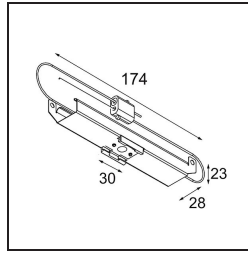

Date \_\_\_\_\_  
 Customer \_\_\_\_\_  
 Project \_\_\_\_\_  
 Type \_\_\_\_\_

*Track 48V Mounting Bracket Climate Control Ceilings (10) incl.SC*

**Specifications**

Material	13410003
Lamp Included	No
Number of Light Sources	0
IP Rating	20
Glow wire rating (°C)	960
Indoor/Outdoor	Indoor
Application	Ceiling
Adjustability	Not Applicable
Gross weight (g)	840.0

Specifications