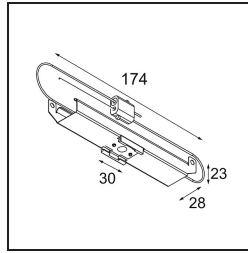

Date \_\_\_\_\_  
 Customer \_\_\_\_\_  
 Project \_\_\_\_\_  
 Type \_\_\_\_\_

*Track 48V Mounting Bracket Climate Control Ceilings (10) incl.SC*

**Specifications**

Material	13410003
Lamp Included	No
Number of Light Sources	0
IP Rating	20
Glow wire rating (°C)	960
Indoor/Outdoor	Indoor
Application	Ceiling
Adjustability	Not Applicable
Gross weight (g)	840.0

Specifications