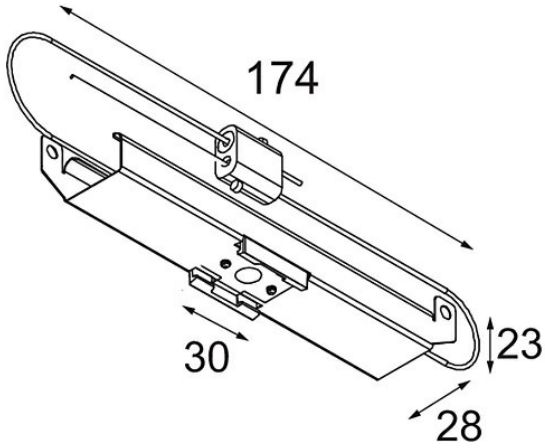

Date \_\_\_\_\_  
 Customer \_\_\_\_\_  
 Project \_\_\_\_\_  
 Type \_\_\_\_\_

*Track 48V Mounting Bracket Climate Control Ceilings (10) incl.SC*

**Specifications**

Material	13410003
Lamp Included	No
Number of Light Sources	0
IP Rating	20
Glow wire rating (°C)	960
Indoor/Outdoor	Indoor
Application	Ceiling
Adjustability	Not Applicable
Gross weight (g)	840.0

Specifications