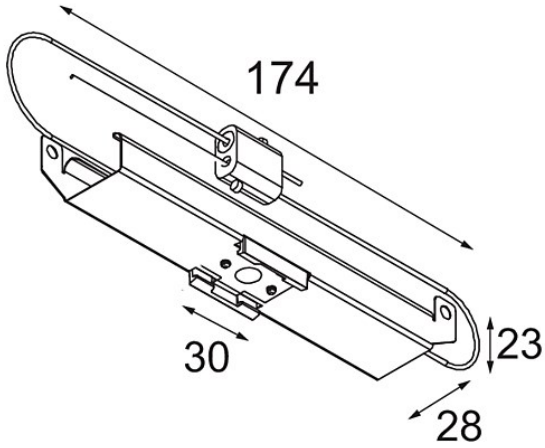

Date \_\_\_\_\_  
 Customer \_\_\_\_\_  
 Project \_\_\_\_\_  
 Type \_\_\_\_\_

*Track 48V Mounting Bracket Climate Control Ceilings (10) incl.SC*

**Specifications**

Material	13410003
Lamp Included	No
Number of Light Sources	0
IP Rating	20
Glow wire rating (°C)	960
Indoor/Outdoor	Indoor
Application	Ceiling
Adjustability	Not Applicable
Gross weight (g)	840.0

Specifications