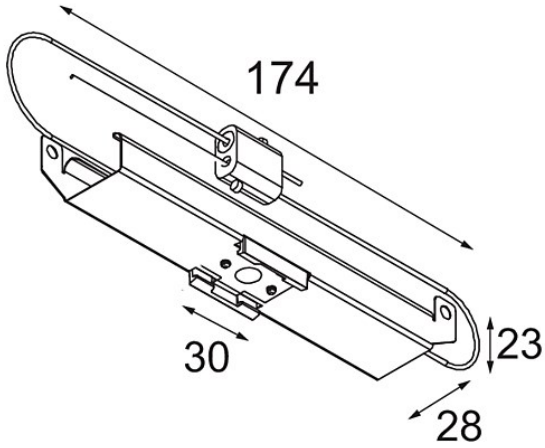

Date \_\_\_\_\_  
Customer \_\_\_\_\_  
Project \_\_\_\_\_  
Type \_\_\_\_\_

*Track 48V Mounting Bracket Climate Control Ceilings (10) incl.SC*

**Specifications**

Material	13410003
Lamp Included	No
Number of Light Sources	0
IP Rating	20
Glow wire rating (°C)	960
Indoor/Outdoor	Indoor
Application	Ceiling
Adjustability	Not Applicable
Gross weight (g)	840.0

Specifications