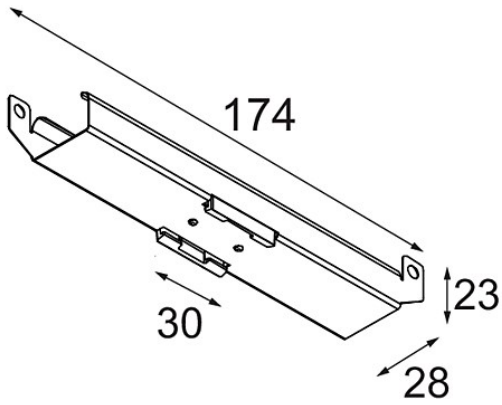

Date _____
 Customer _____
 Project _____
 Type _____

Track 48V Mounting Bracket Climate Control Ceilings (10)

Specifications

Material	13410001
Lamp Included	No
Number of Light Sources	0
IP Rating	20
Glow wire rating (°C)	960
Indoor/Outdoor	Indoor
Application	Ceiling
Adjustability	Not Applicable
Gross weight (g)	536.0