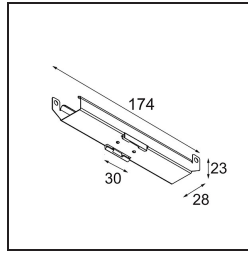

Date \_\_\_\_\_  
 Customer \_\_\_\_\_  
 Project \_\_\_\_\_  
 Type \_\_\_\_\_

*Track 48V Mounting Bracket Climate Control Ceilings (10)*

**Specifications**

|                         |                |
|-------------------------|----------------|
| Material                | 13410001       |
| Lamp Included           | No             |
| Number of Light Sources | 0              |
| IP Rating               | 20             |
| Glow wire rating (°C)   | 960            |
| Indoor/Outdoor          | Indoor         |
| Application             | Ceiling        |
| Adjustability           | Not Applicable |
| Gross weight (g)        | 536.0          |