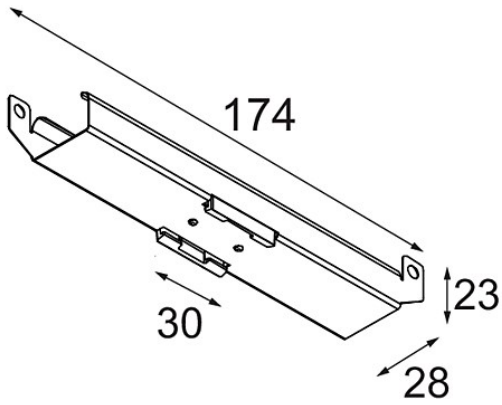

Date \_\_\_\_\_  
 Customer \_\_\_\_\_  
 Project \_\_\_\_\_  
 Type \_\_\_\_\_

*Track 48V Mounting Bracket Climate Control Ceilings (10)*

**Specifications**

|                         |                |
|-------------------------|----------------|
| Material                | 13410001       |
| Lamp Included           | No             |
| Number of Light Sources | 0              |
| IP Rating               | 20             |
| Glow wire rating (°C)   | 960            |
| Indoor/Outdoor          | Indoor         |
| Application             | Ceiling        |
| Adjustability           | Not Applicable |
| Gross weight (g)        | 536.0          |