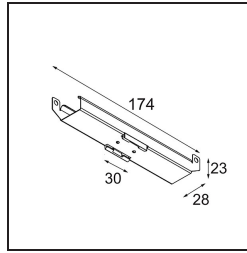

Date _____
 Customer _____
 Project _____
 Type _____

Track 48V Mounting Bracket Climate Control Ceilings (10)

Specifications

Material	13410001
Lamp Included	No
Number of Light Sources	0
IP Rating	20
Glow wire rating (°C)	960
Indoor/Outdoor	Indoor
Application	Ceiling
Adjustability	Not Applicable
Gross weight (g)	536.0