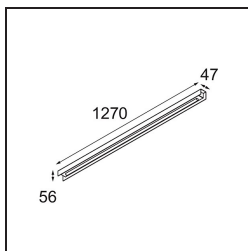

Date
Customer
Project
Type

FFD_United Asy Surface 1274 1x LED 3000K Non-Dim DI White Structure

Our Good Design Award-winning United luminaire continues to be a testament to the simple beauty of the fluorescent lamp. That being said, this LED luminaire is anything but ordinary, with a U-shaped housing that is both ceiling and wall-mountable. The light tubes of United are slightly recessed into the housing, emitting light on all sides, including both ends.

Specifications

Material	13400309
Light Source Type	LED
LED Type	NLP
LED technology	LED PCB
CRI	Min. 90
Colour Temperature	3000K
Lifetime	L80B10 @50,000 Hours
Lamp Included	Yes
Number of Light Sources	1
Binning (SDCM)	2
Light Direction	Down
Input Voltage	230V
Luminaire power (W)	22.0
Electrical Class	I
IP Rating	20
Glow wire rating (°C)	960
Dimming Protocol	Non-Dim
Indoor/Outdoor	Indoor
Application	Ceiling, Wall
Mounting	Surface
Adjustability	Not Applicable
Distance to Lighted Object (m)	0,1
Primary Colour & Primary Finish	White, Structure
Gross weight (g)	2260.0
Luminous flux per lamp (lm)	1605
Efficacy (lm/W)	72
Glare rating	26

TM30 & CRI diagram

Light distribution & beam diagram