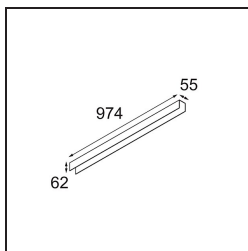

Date _____
Customer _____
Project _____
Type _____

Cover 974 1x United Black Structure

Specifications

Material	13395032
Lamp Included	No
Number of Light Sources	1
IP Rating	20
Glow wire rating (°C)	960
Indoor/Outdoor	Indoor
Adjustability	Not Applicable
Primary Colour & Primary Finish	Black, Structure
Gross weight (g)	1066.0

Specifications