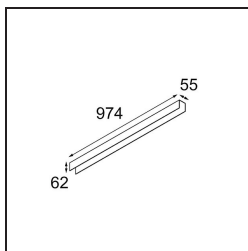

Date _____
Customer _____
Project _____
Type _____

Cover 974 1x United Black Structure

Specifications

Material	13395032
Lamp Included	No
Number of Light Sources	1
IP Rating	20
Glow wire rating (°C)	960
Indoor/Outdoor	Indoor
Adjustability	Not Applicable
Primary Colour & Primary Finish	Black, Structure
Gross weight (g)	1066.0

Specifications