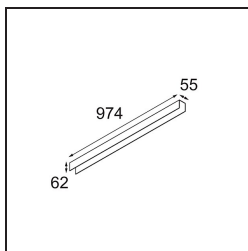

Date _____
Customer _____
Project _____
Type _____

Cover 974 1x United White Structure

Specifications

Material	13395009
Lamp Included	No
Number of Light Sources	1
IP Rating	20
Glow wire rating (°C)	960
Indoor/Outdoor	Indoor
Adjustability	Not Applicable
Primary Colour & Primary Finish	White, Structure
Gross weight (g)	1066.0

Specifications