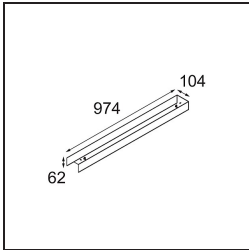

Decorative Accessories

- **13395109** Cover 974 2x United White Structure
- **13395132** Cover 974 2x United Black Structure

Choose a required accessory