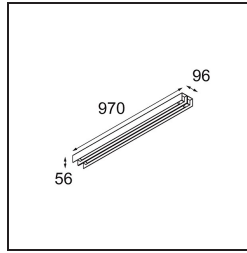

Date
Customer
Project
Type

United Surface 974 2x LED 3000K DALI/Push-Dim DI Black Matt

Our Good Design Award-winning United luminaire continues to be a testament to the simple beauty of the fluorescent lamp. That being said, this LED luminaire is anything but ordinary, with a U-shaped housing that is both ceiling and wall-mountable. The light tubes of United are slightly recessed into the housing, emitting light on all sides, including both ends.

Specifications

Material	13394502
Light Source Type	LED
LED Type	NLP
LED technology	LED PCB
CRI	Min. 90
Colour Temperature	3000K
Lifetime	L80B10 @50,000 Hours
Lamp Included	Yes
Number of Light Sources	2
Binning (SDCM)	2
Light Direction	Down
Input Voltage	230V
Luminaire power (W)	31.0
Electrical Class	I
IP Rating	20
Glow wire rating (°C)	960
Dimming Protocol	DALI, Push-Dim
DALI Standard	DALI version-1
Indoor/Outdoor	Indoor
Application	Ceiling, Wall
Mounting	Surface
Adjustability	Not Applicable
Distance to Lighted Object (m)	0,1
Primary Colour & Primary Finish	Black, Matt
Gross weight (g)	3215.0
Luminous flux per lamp (lm)	1436
Efficacy (lm/W)	46
Glare rating	27