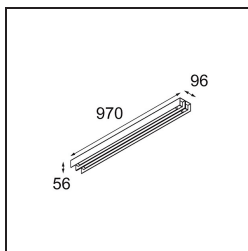

Date
Customer
Project
Type

FFD_United Surface 974 2x LED 3000K 1-10V DI Black Matt

Our Good Design Award-winning United luminaire continues to be a testament to the simple beauty of the fluorescent lamp. That being said, this LED luminaire is anything but ordinary, with a U-shaped housing that is both ceiling and wall-mountable. The light tubes of United are slightly recessed into the housing, emitting light on all sides, including both ends.

Specifications

Material	13394402
Light Source Type	LED
LED Type	NLP
LED technology	LED PCB
CRI	Min. 90
Colour Temperature	3000K
Lifetime	L80B10 @50,000 Hours
Lamp Included	Yes
Number of Light Sources	2
Binning (SDCM)	2
Light Direction	Down
Input Voltage	230V
Luminaire power (W)	31.0
Electrical Class	I
IP Rating	20
Glow wire rating (°C)	960
Dimming Protocol	1-10V
Indoor/Outdoor	Indoor
Application	Ceiling, Wall
Mounting	Surface
Adjustability	Not Applicable
Distance to Lighted Object (m)	0,1
Primary Colour & Primary Finish	Black, Matt
Gross weight (g)	3215.0
Luminous flux per lamp (lm)	1436
Efficacy (lm/W)	46
Glare rating	27