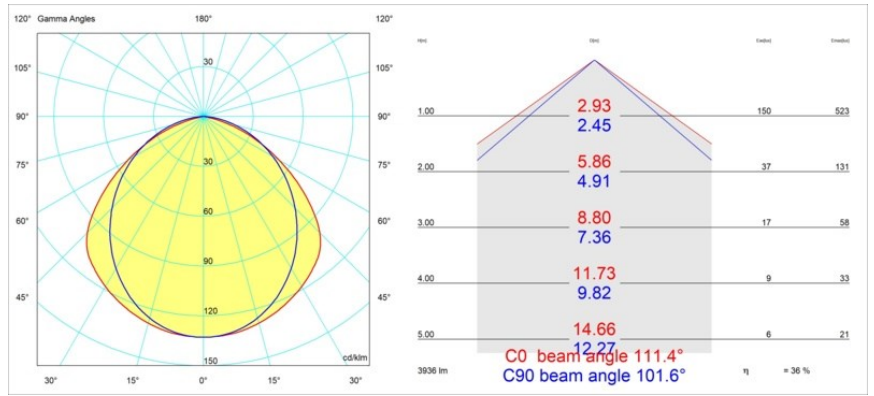

Light distribution & beam diagram