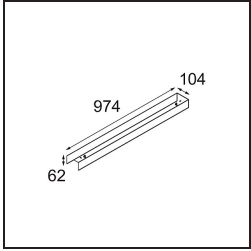

Specifications

Material	13394402
Light Source Type	LED
LED Type	NLP
LED technology	LED PCB
CRI	Min. 90
Colour Temperature	3000K
Lifetime	L80B10 @50,000 Hours
Lamp Included	Yes
Number of Light Sources	2
Binning (SDCM)	2
Light Direction	Down
Input Voltage	230V
Luminaire power (W)	31.0
Electrical Class	I
IP Rating	20
Glow wire rating (°C)	960
Dimming Protocol	1-10V
Indoor/Outdoor	Indoor
Application	Ceiling, Wall
Mounting	Surface
Adjustability	Not Applicable
Distance to Lighted Object (m)	0,1
Primary Colour & Primary Finish	Black, Matt
Gross weight (g)	3215.0
Luminous flux per lamp (lm)	1436
Efficacy (lm/W)	46
Glare rating	27

TM30 & CRI diagram

Light distribution & beam diagram

Decorative Accessories

- 13395109** Cover 974 2x United White Structure
- 13395132** Cover 974 2x United Black Structure

Choose a required accessory