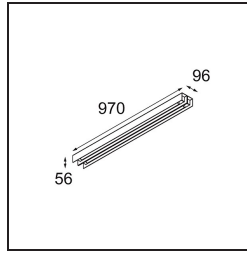

| |
|----------|
| Date |
| Customer |
| Project |
| Type |

United Surface 974 2x LED 3000K Non-Dim DI White Structure

Our Good Design Award-winning United luminaire continues to be a testament to the simple beauty of the fluorescent lamp. That being said, this LED luminaire is anything but ordinary, with a U-shaped housing that is both ceiling and wall-mountable. The light tubes of United are slightly recessed into the housing, emitting light on all sides, including both ends.

Specifications

| | |
|---------------------------------|----------------------|
| Material | 13394309 |
| Light Source Type | LED |
| LED Type | NLP |
| LED technology | LED PCB |
| CRI | Min. 90 |
| Colour Temperature | 3000K |
| Lifetime | L80B10 @50,000 Hours |
| Lamp Included | Yes |
| Number of Light Sources | 2 |
| Binning (SDCM) | 2 |
| Light Direction | Down |
| Input Voltage | 230V |
| Luminaire power (W) | 31.0 |
| Electrical Class | I |
| IP Rating | 20 |
| Glow wire rating (°C) | 960 |
| Dimming Protocol | Non-Dim |
| Indoor/Outdoor | Indoor |
| Application | Ceiling, Wall |
| Mounting | Surface |
| Adjustability | Not Applicable |
| Distance to Lighted Object (m) | 0,1 |
| Primary Colour & Primary Finish | White, Structure |
| Gross weight (g) | 3215.0 |
| Luminous flux per lamp (lm) | 2089 |
| Efficacy (lm/W) | 67 |
| Glare rating | 29 |