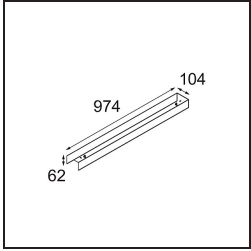

Specifications

| | |
|---------------------------------|----------------------|
| Material | 13394309 |
| Light Source Type | LED |
| LED Type | NLP |
| LED technology | LED PCB |
| CRI | Min. 90 |
| Colour Temperature | 3000K |
| Lifetime | L80B10 @50,000 Hours |
| Lamp Included | Yes |
| Number of Light Sources | 2 |
| Binning (SDCM) | 2 |
| Light Direction | Down |
| Input Voltage | 230V |
| Luminaire power (W) | 31.0 |
| Electrical Class | I |
| IP Rating | 20 |
| Glow wire rating (°C) | 960 |
| Dimming Protocol | Non-Dim |
| Indoor/Outdoor | Indoor |
| Application | Ceiling, Wall |
| Mounting | Surface |
| Adjustability | Not Applicable |
| Distance to Lighted Object (m) | 0,1 |
| Primary Colour & Primary Finish | White, Structure |
| Gross weight (g) | 3215.0 |
| Luminous flux per lamp (lm) | 2089 |
| Efficacy (lm/W) | 67 |
| Glare rating | 29 |

TM30 & CRI diagram

Light distribution & beam diagram

Decorative Accessories

- 13395109** Cover 974 2x United White Structure
- 13395132** Cover 974 2x United Black Structure

Choose a required accessory