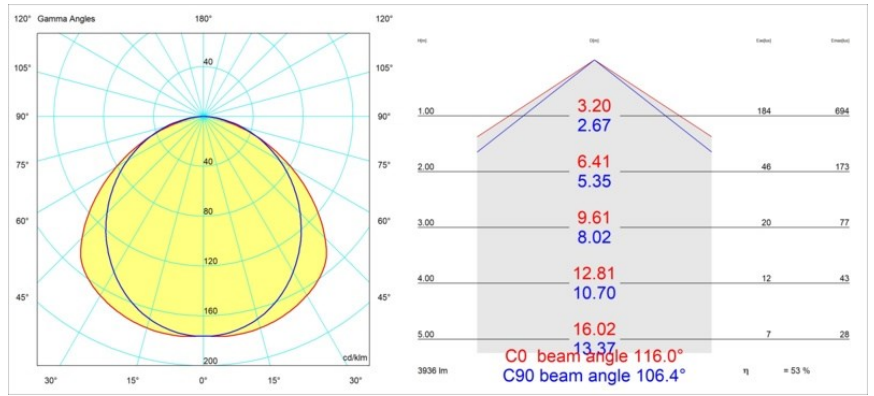

Light distribution & beam diagram