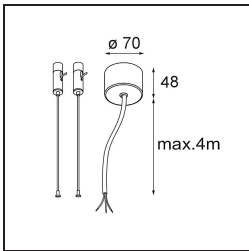

TM30 & CRI Diagrammen

Lichtspreading & Stralingsdiagram

Diagrammen

Decoratieve Accessoires

- 13395009** Cover 974 1x United White Structure
13395032 Cover 974 1x United Black Structure

Installatie Accessoires

- 11060709** Power Feed and Suspension Kit 4000 Round 3P United (2) Straight White Structure
11060732 Power Feed and Suspension Kit 4000 Round 3P United (2) Straight Black Structure

- 11061709** Power Feed and Suspension Kit 4000 Round 5P United (2) Straight White Structure
11061732 Power Feed and Suspension Kit 4000 Round 5P United (2) Straight Black Structure