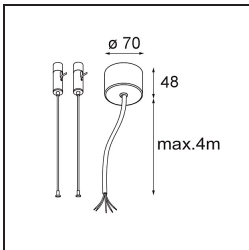

TM30 & CRI Diagrammen

Lichtspreading & Stralingsdiagram

Diagrammen

Decoratieve Accessoires

- 13395009** Cover 974 1x United White Structure
13395032 Cover 974 1x United Black Structure

Installatie Accessoires

- 11060709** Power Feed and Suspension Kit 4000 Round 3P United (2) Straight White Structure
11060732 Power Feed and Suspension Kit 4000 Round 3P United (2) Straight Black Structure

- 11061709** Power Feed and Suspension Kit 4000 Round 5P United (2) Straight White Structure
11061732 Power Feed and Suspension Kit 4000 Round 5P United (2) Straight Black Structure