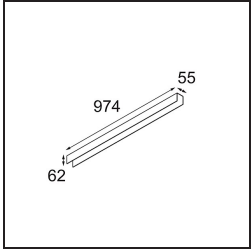

Specifications

Material	13394102
Light Source Type	LED
LED Type	NLP
LED technology	LED PCB
CRI	Min. 90
Colour Temperature	3000K
Lifetime	L80B10 @50,000 Hours
Lamp Included	Yes
Number of Light Sources	1
Binning (SDCM)	2
Light Direction	Down
Input Voltage	230V
Luminaire power (W)	17.0
Electrical Class	I
IP Rating	20
Glow wire rating (°C)	960
Dimming Protocol	1-10V
Indoor/Outdoor	Indoor
Application	Ceiling, Wall
Mounting	Surface
Adjustability	Not Applicable
Distance to Lighted Object (m)	0,1
Primary Colour & Primary Finish	Black, Matt
Gross weight (g)	1690.0
Luminous flux per lamp (lm)	745
Efficacy (lm/W)	43
Glare rating	25

TM30 & CRI diagram

Light distribution & beam diagram

Decorative Accessories

- 13395009** Cover 974 1x United White Structure
- 13395032** Cover 974 1x United Black Structure

Choose a required accessory