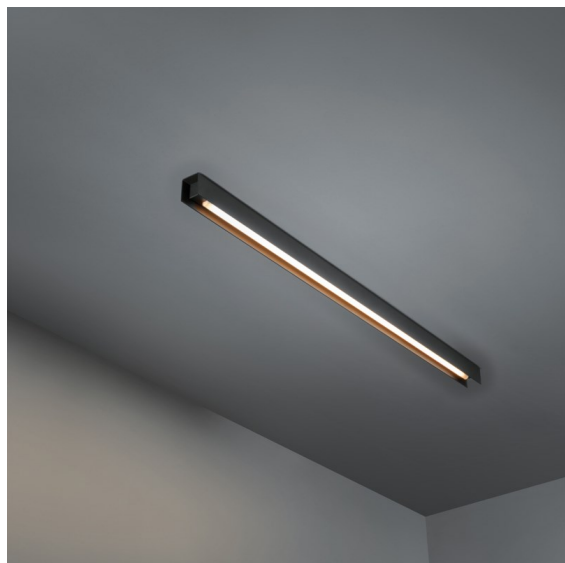

Date
Customer
Project
Type

FFD_United Surface 974 1x LED 3000K 1-10V DI Black Matt

Our Good Design Award-winning United luminaire continues to be a testament to the simple beauty of the fluorescent lamp. That being said, this LED luminaire is anything but ordinary, with a U-shaped housing that is both ceiling and wall-mountable. The light tubes of United are slightly recessed into the housing, emitting light on all sides, including both ends.

Specifications

Material	13394102
Light Source Type	LED
LED Type	NLP
LED technology	LED PCB
CRI	Min. 90
Colour Temperature	3000K
Lifetime	L80B10 @50,000 Hours
Lamp Included	Yes
Number of Light Sources	1
Binning (SDCM)	2
Light Direction	Down
Input Voltage	230V
Luminaire power (W)	17.0
Electrical Class	I
IP Rating	20
Glow wire rating (°C)	960
Dimming Protocol	1-10V
Indoor/Outdoor	Indoor
Application	Ceiling, Wall
Mounting	Surface
Adjustability	Not Applicable
Distance to Lighted Object (m)	0,1
Primary Colour & Primary Finish	Black, Matt
Gross weight (g)	1690.0
Luminous flux per lamp (lm)	745
Efficacy (lm/W)	43
Glare rating	25