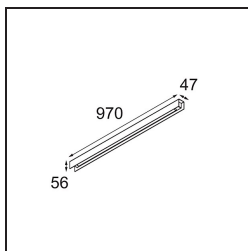

Specifications

Material	13394102
Light Source Type	LED
LED Type	NLP
LED technology	LED PCB
CRI	Min. 90
Colour Temperature	3000K
Lifetime	L80B10 @50,000 Hours
Lamp Included	Yes
Number of Light Sources	1
Binning (SDCM)	2
Light Direction	Down
Input Voltage	230V
Luminaire power (W)	17.0
Electrical Class	I
IP Rating	20
Glow wire rating (°C)	960
Dimming Protocol	1-10V
Indoor/Outdoor	Indoor
Application	Ceiling, Wall
Mounting	Surface
Adjustability	Not Applicable
Distance to Lighted Object (m)	0,1
Primary Colour & Primary Finish	Black, Matt
Gross weight (g)	1690.0
Luminous flux per lamp (lm)	745
Efficacy (lm/W)	43
Glare rating	25

TM30 & CRI diagram

Light distribution & beam diagram

Decorative Accessories

- 13395009** Cover 974 1x United White Structure
- 13395032** Cover 974 1x United Black Structure

Choose a required accessory