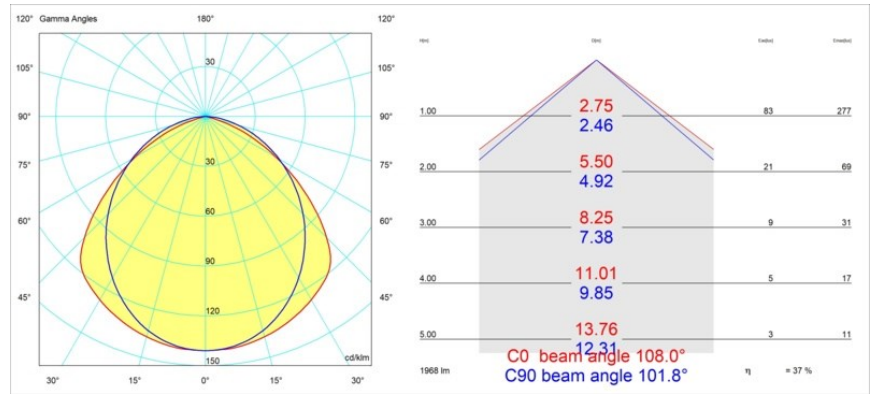

Light distribution & beam diagram