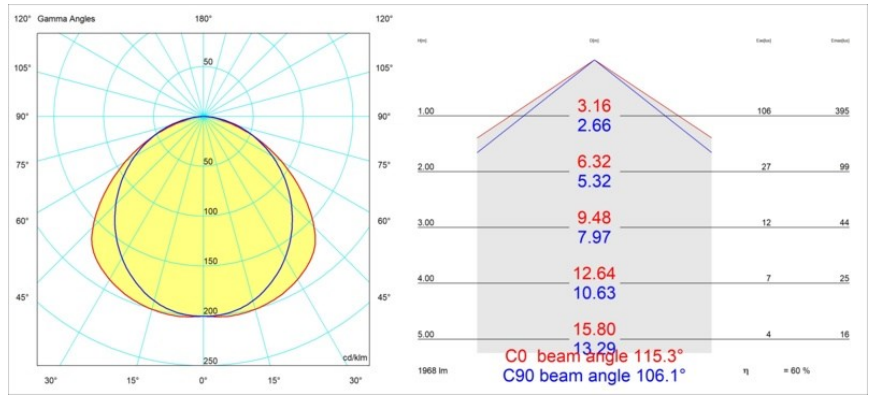

Light distribution & beam diagram