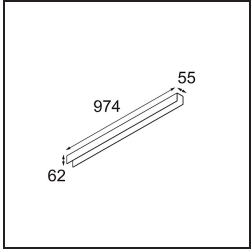

**Specifications**

Material	13394009
Light Source Type	LED
LED Type	NLP
LED technology	LED PCB
CRI	Min. 90
Colour Temperature	3000K
Lifetime	L80B10 @50,000 Hours
Lamp Included	Yes
Number of Light Sources	1
Binning (SDCM)	2
Light Direction	Down
Input Voltage	230V
Luminaire power (W)	17.0
Electrical Class	I
IP Rating	20
Glow wire rating (°C)	960
Dimming Protocol	Non-Dim
Indoor/Outdoor	Indoor
Application	Ceiling, Wall
Mounting	Surface
Adjustability	Not Applicable
Distance to Lighted Object (m)	0,1
Primary Colour & Primary Finish	White, Structure
Gross weight (g)	1690.0
Luminous flux per lamp (lm)	1183
Efficacy (lm/W)	69
Glare rating	27

**TM30 & CRI diagram**

**Light distribution & beam diagram**

**Decorative Accessories**

- 13395009** Cover 974 1x United White Structure
- 13395032** Cover 974 1x United Black Structure

Choose a required accessory