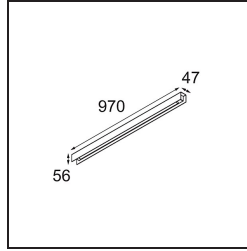

Date
Customer
Project
Type

*United Surface 974 1x LED 3000K Non-Dim DI White Structure*

Our Good Design Award-winning United luminaire continues to be a testament to the simple beauty of the fluorescent lamp. That being said, this LED luminaire is anything but ordinary, with a U-shaped housing that is both ceiling and wall-mountable. The light tubes of United are slightly recessed into the housing, emitting light on all sides, including both ends.

**Specifications**

Material	13394009
Light Source Type	LED
LED Type	NLP
LED technology	LED PCB
CRI	Min. 90
Colour Temperature	3000K
Lifetime	L80B10 @50,000 Hours
Lamp Included	Yes
Number of Light Sources	1
Binning (SDCM)	2
Light Direction	Down
Input Voltage	230V
Luminaire power (W)	17.0
Electrical Class	I
IP Rating	20
Glow wire rating (°C)	960
Dimming Protocol	Non-Dim
Indoor/Outdoor	Indoor
Application	Ceiling, Wall
Mounting	Surface
Adjustability	Not Applicable
Distance to Lighted Object (m)	0,1
Primary Colour & Primary Finish	White, Structure
Gross weight (g)	1690.0
Luminous flux per lamp (lm)	1183
Efficacy (lm/W)	69
Glare rating	27