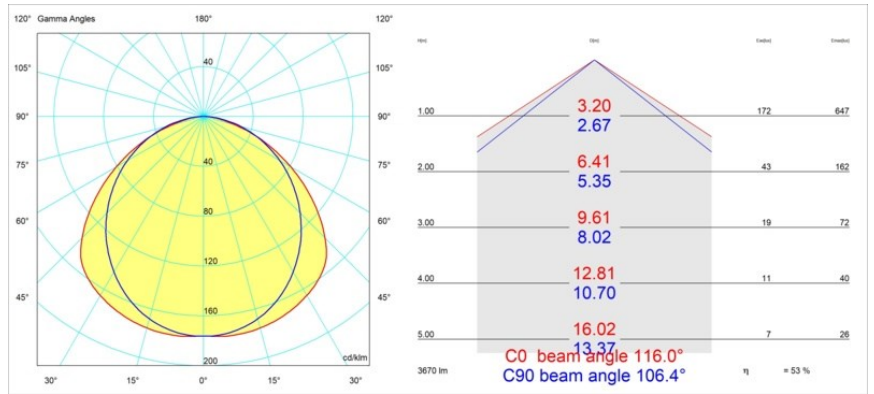

Light distribution & beam diagram