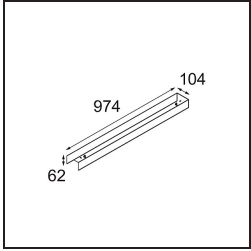

Specifications

| | |
|---------------------------------|----------------------|
| Material | 13393509 |
| Light Source Type | LED |
| LED Type | NLP |
| LED technology | LED PCB |
| CRI | Min. 90 |
| Colour Temperature | 2700K |
| Lifetime | L80B10 @50,000 Hours |
| Lamp Included | Yes |
| Number of Light Sources | 2 |
| Binning (SDCM) | 2 |
| Light Direction | Down |
| Input Voltage | 230V |
| Luminaire power (W) | 31.0 |
| Electrical Class | I |
| IP Rating | 20 |
| Glow wire rating (°C) | 960 |
| Dimming Protocol | DALI, Push-Dim |
| DALI Standard | DALI version-1 |
| Indoor/Outdoor | Indoor |
| Application | Ceiling, Wall |
| Mounting | Surface |
| Adjustability | Not Applicable |
| Distance to Lighted Object (m) | 0,1 |
| Primary Colour & Primary Finish | White, Structure |
| Gross weight (g) | 3215.0 |
| Luminous flux per lamp (lm) | 1948 |
| Efficacy (lm/W) | 62 |
| Glare rating | 28 |

TM30 & CRI diagram

Light distribution & beam diagram

Decorative Accessories

- 13395109** Cover 974 2x United White Structure
- 13395132** Cover 974 2x United Black Structure

Choose a required accessory