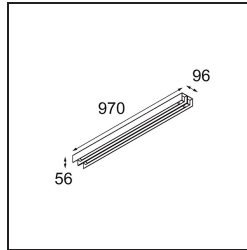

| |
|----------|
| Date |
| Customer |
| Project |
| Type |

United Surface 974 2x LED 2700K DALI/Push-Dim DI White Structure

Our Good Design Award-winning United luminaire continues to be a testament to the simple beauty of the fluorescent lamp. That being said, this LED luminaire is anything but ordinary, with a U-shaped housing that is both ceiling and wall-mountable. The light tubes of United are slightly recessed into the housing, emitting light on all sides, including both ends.

Specifications

| | |
|---------------------------------|----------------------|
| Material | 13393509 |
| Light Source Type | LED |
| LED Type | NLP |
| LED technology | LED PCB |
| CRI | Min. 90 |
| Colour Temperature | 2700K |
| Lifetime | L80B10 @50,000 Hours |
| Lamp Included | Yes |
| Number of Light Sources | 2 |
| Binning (SDCM) | 2 |
| Light Direction | Down |
| Input Voltage | 230V |
| Luminaire power (W) | 31.0 |
| Electrical Class | I |
| IP Rating | 20 |
| Glow wire rating (°C) | 960 |
| Dimming Protocol | DALI, Push-Dim |
| DALI Standard | DALI version-1 |
| Indoor/Outdoor | Indoor |
| Application | Ceiling, Wall |
| Mounting | Surface |
| Adjustability | Not Applicable |
| Distance to Lighted Object (m) | 0,1 |
| Primary Colour & Primary Finish | White, Structure |
| Gross weight (g) | 3215.0 |
| Luminous flux per lamp (lm) | 1948 |
| Efficacy (lm/W) | 62 |
| Glare rating | 28 |