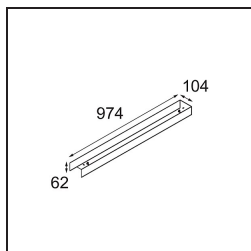

Decorative Accessories

13395109 Cover 974 2x United White Structure

13395132 Cover 974 2x United Black Structure

Choose a required accessory