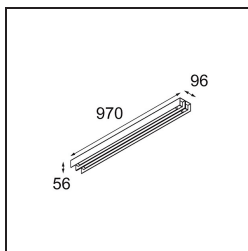

Date
Customer
Project
Type

*FFD\_United Surface 974 2x LED 2700K 1-10V DI White Structure*

Our Good Design Award-winning United luminaire continues to be a testament to the simple beauty of the fluorescent lamp. That being said, this LED luminaire is anything but ordinary, with a U-shaped housing that is both ceiling and wall-mountable. The light tubes of United are slightly recessed into the housing, emitting light on all sides, including both ends.

**Specifications**

Material	13393409
Light Source Type	LED
LED Type	NLP
LED technology	LED PCB
CRI	Min. 90
Colour Temperature	2700K
Lifetime	L80B10 @50,000 Hours
Lamp Included	Yes
Number of Light Sources	2
Binning (SDCM)	2
Light Direction	Down
Input Voltage	230V
Luminaire power (W)	31.0
Electrical Class	I
IP Rating	20
Glow wire rating (°C)	960
Dimming Protocol	1-10V
Indoor/Outdoor	Indoor
Application	Ceiling, Wall
Mounting	Surface
Adjustability	Not Applicable
Distance to Lighted Object (m)	0,1
Primary Colour & Primary Finish	White, Structure
Gross weight (g)	3215.0
Luminous flux per lamp (lm)	1948
Efficacy (lm/W)	62
Glare rating	28