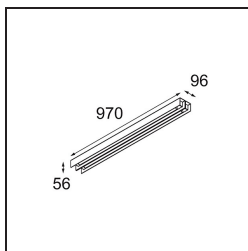

Date
Customer
Project
Type

FFD_United Surface 974 2x LED 2700K 1-10V DI Black Matt

Specifications

Material	13393402
Light Source Type	LED
LED Type	NLP
LED technology	LED PCB
CRI	Min. 90
Colour Temperature	2700K
Lifetime	L80B10 @50,000 Hours
Lamp Included	Yes
Number of Light Sources	2
Binning (SDCM)	2
Light Direction	Down
Input Voltage	230V
Luminaire power (W)	31.0
Electrical Class	I
IP Rating	20
Glow wire rating (°C)	960
Dimming Protocol	1-10V
Indoor/Outdoor	Indoor
Application	Ceiling, Wall
Mounting	Surface
Adjustability	Not Applicable
Distance to Lighted Object (m)	0,1
Primary Colour & Primary Finish	Black, Matt
Gross weight (g)	3215.0
Luminous flux per lamp (lm)	1339
Efficacy (lm/W)	43
Glare rating	27