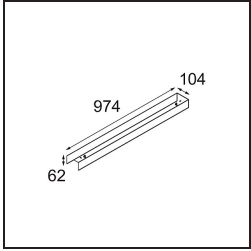

Date
Customer
Project
Type

FFD_United Surface 974 2x LED 2700K 1-10V DI Black Matt

Specifications

Material	13393402
Light Source Type	LED
LED Type	NLP
LED technology	LED PCB
CRI	Min. 90
Colour Temperature	2700K
Lifetime	L80B10 @50,000 Hours
Lamp Included	Yes
Number of Light Sources	2
Binning (SDCM)	2
Light Direction	Down
Input Voltage	230V
Luminaire power (W)	31.0
Electrical Class	I
IP Rating	20
Glow wire rating (°C)	960
Dimming Protocol	1-10V
Indoor/Outdoor	Indoor
Application	Ceiling, Wall
Mounting	Surface
Adjustability	Not Applicable
Distance to Lighted Object (m)	0,1
Primary Colour & Primary Finish	Black, Matt
Gross weight (g)	3215.0
Luminous flux per lamp (lm)	1339
Efficacy (lm/W)	43
Glare rating	27

TM30 & CRI diagram

Light distribution & beam diagram

Decorative Accessories

- 13395109** Cover 974 2x United White Structure
- 13395132** Cover 974 2x United Black Structure

Choose a required accessory