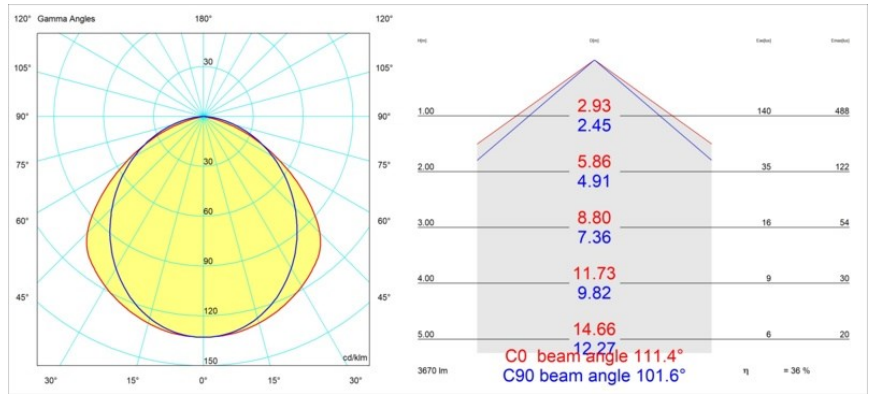

Light distribution & beam diagram