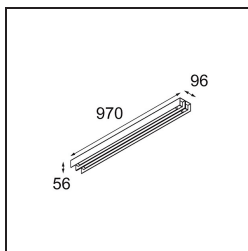

Date
Customer
Project
Type

*United Surface 974 2x LED 2700K Non-Dim DI White Structure*

Our Good Design Award-winning United luminaire continues to be a testament to the simple beauty of the fluorescent lamp. That being said, this LED luminaire is anything but ordinary, with a U-shaped housing that is both ceiling and wall-mountable. The light tubes of United are slightly recessed into the housing, emitting light on all sides, including both ends.

**Specifications**

Material	13393309
Light Source Type	LED
LED Type	NLP
LED technology	LED PCB
CRI	Min. 90
Colour Temperature	2700K
Lifetime	L80B10 @50,000 Hours
Lamp Included	Yes
Number of Light Sources	2
Binning (SDCM)	2
Light Direction	Down
Input Voltage	230V
Luminaire power (W)	31.0
Electrical Class	I
IP Rating	20
Glow wire rating (°C)	960
Dimming Protocol	Non-Dim
Indoor/Outdoor	Indoor
Application	Ceiling, Wall
Mounting	Surface
Adjustability	Not Applicable
Distance to Lighted Object (m)	0,1
Primary Colour & Primary Finish	White, Structure
Gross weight (g)	3215.0
Luminous flux per lamp (lm)	1948
Efficacy (lm/W)	62
Glare rating	28