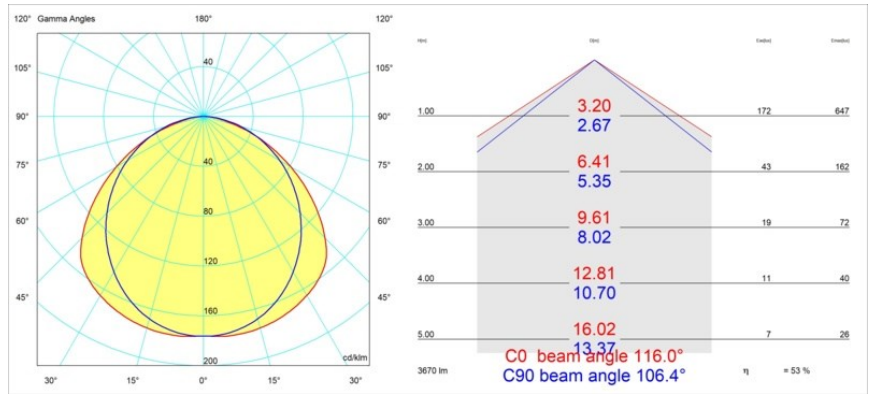

Light distribution & beam diagram