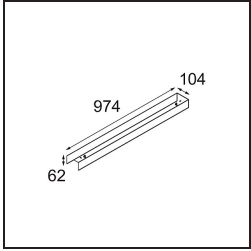

**Specifications**

Material	13393309
Light Source Type	LED
LED Type	NLP
LED technology	LED PCB
CRI	Min. 90
Colour Temperature	2700K
Lifetime	L80B10 @50,000 Hours
Lamp Included	Yes
Number of Light Sources	2
Binning (SDCM)	2
Light Direction	Down
Input Voltage	230V
Luminaire power (W)	31.0
Electrical Class	I
IP Rating	20
Glow wire rating (°C)	960
Dimming Protocol	Non-Dim
Indoor/Outdoor	Indoor
Application	Ceiling, Wall
Mounting	Surface
Adjustability	Not Applicable
Distance to Lighted Object (m)	0,1
Primary Colour & Primary Finish	White, Structure
Gross weight (g)	3215.0
Luminous flux per lamp (lm)	1948
Efficacy (lm/W)	62
Glare rating	28

**TM30 & CRI diagram**

**Light distribution & beam diagram**

**Decorative Accessories**

- 13395109** Cover 974 2x United White Structure
- 13395132** Cover 974 2x United Black Structure

Choose a required accessory