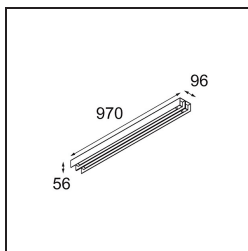

Date
Customer
Project
Type

United Surface 974 2x LED 2700K Non-Dim DI Black Matt

Our Good Design Award-winning United luminaire continues to be a testament to the simple beauty of the fluorescent lamp. That being said, this LED luminaire is anything but ordinary, with a U-shaped housing that is both ceiling and wall-mountable. The light tubes of United are slightly recessed into the housing, emitting light on all sides, including both ends.

Specifications

Material	13393302
Light Source Type	LED
LED Type	NLP
LED technology	LED PCB
CRI	Min. 90
Colour Temperature	2700K
Lifetime	L80B10 @50,000 Hours
Lamp Included	Yes
Number of Light Sources	2
Binning (SDCM)	2
Light Direction	Down
Input Voltage	230V
Luminaire power (W)	31.0
Electrical Class	I
IP Rating	20
Glow wire rating (°C)	960
Dimming Protocol	Non-Dim
Indoor/Outdoor	Indoor
Application	Ceiling, Wall
Mounting	Surface
Adjustability	Not Applicable
Distance to Lighted Object (m)	0,1
Primary Colour & Primary Finish	Black, Matt
Gross weight (g)	3215.0
Luminous flux per lamp (lm)	1339
Efficacy (lm/W)	43
Glare rating	27