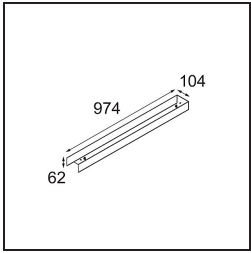

Specifications

Material	13393302
Light Source Type	LED
LED Type	NLP
LED technology	LED PCB
CRI	Min. 90
Colour Temperature	2700K
Lifetime	L80B10 @50,000 Hours
Lamp Included	Yes
Number of Light Sources	2
Binning (SDCM)	2
Light Direction	Down
Input Voltage	230V
Luminaire power (W)	31.0
Electrical Class	I
IP Rating	20
Glow wire rating (°C)	960
Dimming Protocol	Non-Dim
Indoor/Outdoor	Indoor
Application	Ceiling, Wall
Mounting	Surface
Adjustability	Not Applicable
Distance to Lighted Object (m)	0,1
Primary Colour & Primary Finish	Black, Matt
Gross weight (g)	3215.0
Luminous flux per lamp (lm)	1339
Efficacy (lm/W)	43
Glare rating	27

TM30 & CRI diagram

Light distribution & beam diagram

Decorative Accessories

- 13395109** Cover 974 2x United White Structure
- 13395132** Cover 974 2x United Black Structure

Choose a required accessory