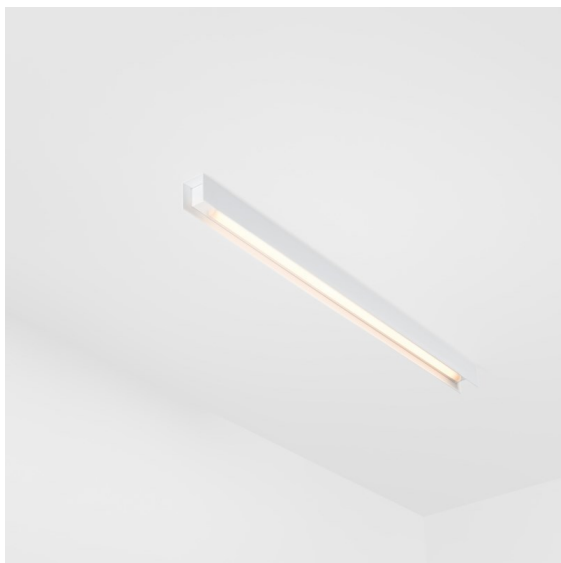

Date
Customer
Project
Type

United Surface 974 1x LED 2700K DALI/Push-Dim DI White Structure

Our Good Design Award-winning United luminaire continues to be a testament to the simple beauty of the fluorescent lamp. That being said, this LED luminaire is anything but ordinary, with a U-shaped housing that is both ceiling and wall-mountable. The light tubes of United are slightly recessed into the housing, emitting light on all sides, including both ends.

Specifications

Material	13393209
Light Source Type	LED
LED Type	NLP
LED technology	LED PCB
CRI	Min. 90
Colour Temperature	2700K
Lifetime	L80B10 @50,000 Hours
Lamp Included	Yes
Number of Light Sources	1
Binning (SDCM)	2
Light Direction	Down
Input Voltage	230V
Luminaire power (W)	17.0
Electrical Class	I
IP Rating	20
Glow wire rating (°C)	960
Dimming Protocol	DALI, Push-Dim
DALI Standard	DALI version-1
Indoor/Outdoor	Indoor
Application	Ceiling, Wall
Mounting	Surface
Adjustability	Not Applicable
Distance to Lighted Object (m)	0,1
Primary Colour & Primary Finish	White, Structure
Gross weight (g)	1690.0
Luminous flux per lamp (lm)	1103
Efficacy (lm/W)	64
Glare rating	26