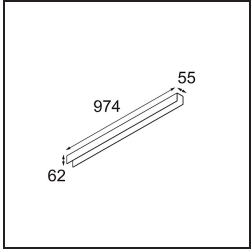

Specifications

Material	13393209
Light Source Type	LED
LED Type	NLP
LED technology	LED PCB
CRI	Min. 90
Colour Temperature	2700K
Lifetime	L80B10 @50,000 Hours
Lamp Included	Yes
Number of Light Sources	1
Binning (SDCM)	2
Light Direction	Down
Input Voltage	230V
Luminaire power (W)	17.0
Electrical Class	I
IP Rating	20
Glow wire rating (°C)	960
Dimming Protocol	DALI, Push-Dim
DALI Standard	DALI version-1
Indoor/Outdoor	Indoor
Application	Ceiling, Wall
Mounting	Surface
Adjustability	Not Applicable
Distance to Lighted Object (m)	0,1
Primary Colour & Primary Finish	White, Structure
Gross weight (g)	1690.0
Luminous flux per lamp (lm)	1103
Efficacy (lm/W)	64
Glare rating	26

TM30 & CRI diagram

Light distribution & beam diagram

Diagrams

Decorative Accessories

- 13395009** Cover 974 1x United White Structure
- 13395032** Cover 974 1x United Black Structure

Choose a required accessory