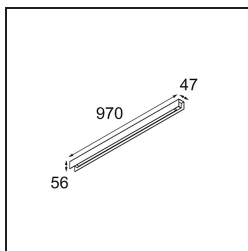

Date
Customer
Project
Type

United Surface 974 1x LED 2700K DALI/Push-Dim DI White Structure

Our Good Design Award-winning United luminaire continues to be a testament to the simple beauty of the fluorescent lamp. That being said, this LED luminaire is anything but ordinary, with a U-shaped housing that is both ceiling and wall-mountable. The light tubes of United are slightly recessed into the housing, emitting light on all sides, including both ends.

Specifications

Material	13393209
Light Source Type	LED
LED Type	NLP
LED technology	LED PCB
CRI	Min. 90
Colour Temperature	2700K
Lifetime	L80B10 @50,000 Hours
Lamp Included	Yes
Number of Light Sources	1
Binning (SDCM)	2
Light Direction	Down
Input Voltage	230V
Luminaire power (W)	17.0
Electrical Class	I
IP Rating	20
Glow wire rating (°C)	960
Dimming Protocol	DALI, Push-Dim
DALI Standard	DALI version-1
Indoor/Outdoor	Indoor
Application	Ceiling, Wall
Mounting	Surface
Adjustability	Not Applicable
Distance to Lighted Object (m)	0,1
Primary Colour & Primary Finish	White, Structure
Gross weight (g)	1690.0
Luminous flux per lamp (lm)	1103
Efficacy (lm/W)	64
Glare rating	26

TM30 & CRI diagram

Light distribution & beam diagram

Diagrams

Decorative Accessories

- 13395009** Cover 974 1x United White Structure
- 13395032** Cover 974 1x United Black Structure

Choose a required accessory