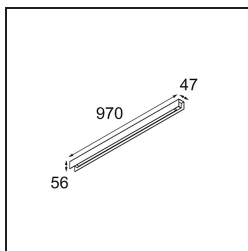

**Specifications**

Material	13393202
Light Source Type	LED
LED Type	NLP
LED technology	LED PCB
CRI	Min. 90
Colour Temperature	2700K
Lifetime	L80B10 @50,000 Hours
Lamp Included	Yes
Number of Light Sources	1
Binning (SDCM)	2
Light Direction	Down
Input Voltage	230V
Luminaire power (W)	17.0
Electrical Class	I
IP Rating	20
Glow wire rating (°C)	960
Dimming Protocol	DALI, Push-Dim
DALI Standard	DALI version-1
Indoor/Outdoor	Indoor
Application	Ceiling, Wall
Mounting	Surface
Adjustability	Not Applicable
Distance to Lighted Object (m)	0,1
Primary Colour & Primary Finish	Black, Matt
Gross weight (g)	1690.0
Luminous flux per lamp (lm)	695
Efficacy (lm/W)	40
Glare rating	25