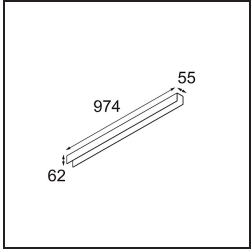

**Specifications**

Material	13393202
Light Source Type	LED
LED Type	NLP
LED technology	LED PCB
CRI	Min. 90
Colour Temperature	2700K
Lifetime	L80B10 @50,000 Hours
Lamp Included	Yes
Number of Light Sources	1
Binning (SDCM)	2
Light Direction	Down
Input Voltage	230V
Luminaire power (W)	17.0
Electrical Class	I
IP Rating	20
Glow wire rating (°C)	960
Dimming Protocol	DALI, Push-Dim
DALI Standard	DALI version-1
Indoor/Outdoor	Indoor
Application	Ceiling, Wall
Mounting	Surface
Adjustability	Not Applicable
Distance to Lighted Object (m)	0,1
Primary Colour & Primary Finish	Black, Matt
Gross weight (g)	1690.0
Luminous flux per lamp (lm)	695
Efficacy (lm/W)	40
Glare rating	25

**TM30 & CRI diagram**

**Light distribution & beam diagram**

**Decorative Accessories**

- 13395009** Cover 974 1x United White Structure
- 13395032** Cover 974 1x United Black Structure

Choose a required accessory