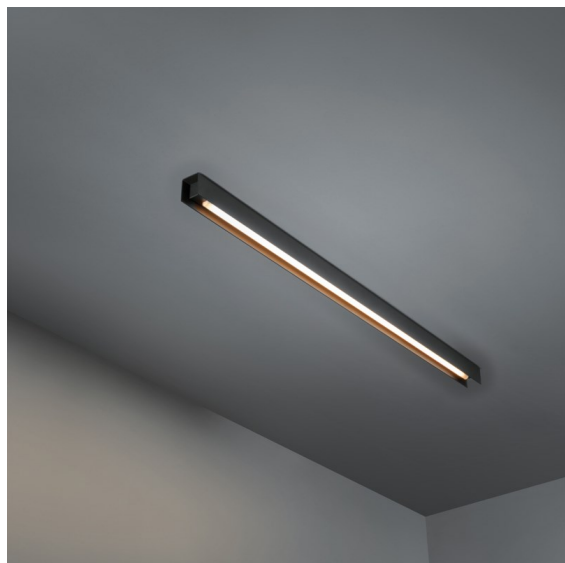

Date
Customer
Project
Type

*United Surface 974 1x LED 2700K DALI/Push-Dim DI Black Matt*

Our Good Design Award-winning United luminaire continues to be a testament to the simple beauty of the fluorescent lamp. That being said, this LED luminaire is anything but ordinary, with a U-shaped housing that is both ceiling and wall-mountable. The light tubes of United are slightly recessed into the housing, emitting light on all sides, including both ends.

**Specifications**

Material	13393202
Light Source Type	LED
LED Type	NLP
LED technology	LED PCB
CRI	Min. 90
Colour Temperature	2700K
Lifetime	L80B10 @50,000 Hours
Lamp Included	Yes
Number of Light Sources	1
Binning (SDCM)	2
Light Direction	Down
Input Voltage	230V
Luminaire power (W)	17.0
Electrical Class	I
IP Rating	20
Glow wire rating (°C)	960
Dimming Protocol	DALI, Push-Dim
DALI Standard	DALI version-1
Indoor/Outdoor	Indoor
Application	Ceiling, Wall
Mounting	Surface
Adjustability	Not Applicable
Distance to Lighted Object (m)	0,1
Primary Colour & Primary Finish	Black, Matt
Gross weight (g)	1690.0
Luminous flux per lamp (lm)	695
Efficacy (lm/W)	40
Glare rating	25