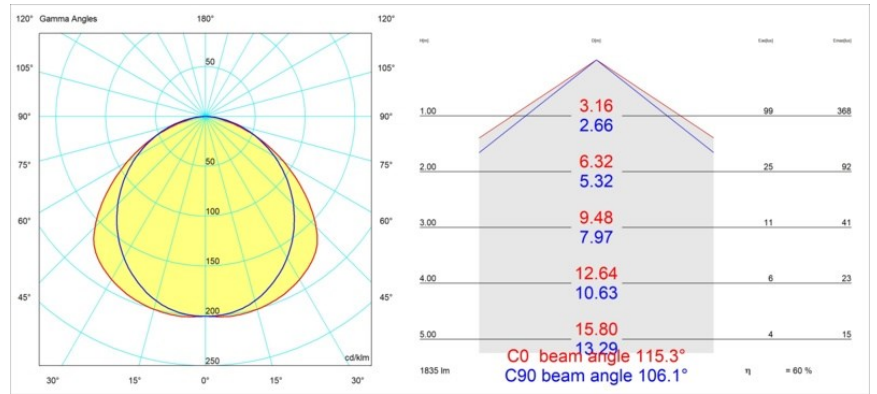

Light distribution & beam diagram