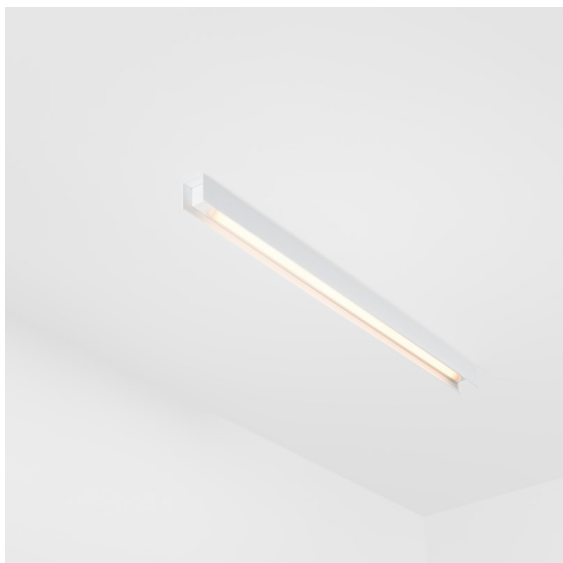

Date
Customer
Project
Type

FFD_United Surface 974 1x LED 2700K 1-10V DI White Structure

Our Good Design Award-winning United luminaire continues to be a testament to the simple beauty of the fluorescent lamp. That being said, this LED luminaire is anything but ordinary, with a U-shaped housing that is both ceiling and wall-mountable. The light tubes of United are slightly recessed into the housing, emitting light on all sides, including both ends.

Specifications

Material	13393109
Light Source Type	LED
LED Type	NLP
LED technology	LED PCB
CRI	Min. 90
Colour Temperature	2700K
Lifetime	L80B10 @50,000 Hours
Lamp Included	Yes
Number of Light Sources	1
Binning (SDCM)	2
Light Direction	Down
Input Voltage	230V
Luminaire power (W)	17.0
Electrical Class	I
IP Rating	20
Glow wire rating (°C)	960
Dimming Protocol	1-10V
Indoor/Outdoor	Indoor
Application	Ceiling, Wall
Mounting	Surface
Adjustability	Not Applicable
Distance to Lighted Object (m)	0,1
Primary Colour & Primary Finish	White, Structure
Gross weight (g)	1690.0
Luminous flux per lamp (lm)	1103
Efficacy (lm/W)	64
Glare rating	26