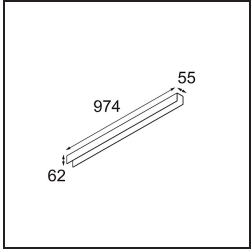

Specifications

Material	13393109
Light Source Type	LED
LED Type	NLP
LED technology	LED PCB
CRI	Min. 90
Colour Temperature	2700K
Lifetime	L80B10 @50,000 Hours
Lamp Included	Yes
Number of Light Sources	1
Binning (SDCM)	2
Light Direction	Down
Input Voltage	230V
Luminaire power (W)	17.0
Electrical Class	I
IP Rating	20
Glow wire rating (°C)	960
Dimming Protocol	1-10V
Indoor/Outdoor	Indoor
Application	Ceiling, Wall
Mounting	Surface
Adjustability	Not Applicable
Distance to Lighted Object (m)	0,1
Primary Colour & Primary Finish	White, Structure
Gross weight (g)	1690.0
Luminous flux per lamp (lm)	1103
Efficacy (lm/W)	64
Glare rating	26

TM30 & CRI diagram

Light distribution & beam diagram

Decorative Accessories

- 13395009** Cover 974 1x United White Structure
- 13395032** Cover 974 1x United Black Structure

Choose a required accessory