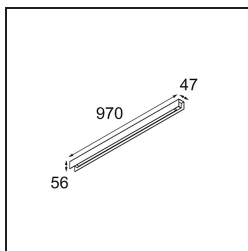

Date
Customer
Project
Type

FFD_United Surface 974 1x LED 2700K 1-10V DI White Structure

Our Good Design Award-winning United luminaire continues to be a testament to the simple beauty of the fluorescent lamp. That being said, this LED luminaire is anything but ordinary, with a U-shaped housing that is both ceiling and wall-mountable. The light tubes of United are slightly recessed into the housing, emitting light on all sides, including both ends.

Specifications

Material	13393109
Light Source Type	LED
LED Type	NLP
LED technology	LED PCB
CRI	Min. 90
Colour Temperature	2700K
Lifetime	L80B10 @50,000 Hours
Lamp Included	Yes
Number of Light Sources	1
Binning (SDCM)	2
Light Direction	Down
Input Voltage	230V
Luminaire power (W)	17.0
Electrical Class	I
IP Rating	20
Glow wire rating (°C)	960
Dimming Protocol	1-10V
Indoor/Outdoor	Indoor
Application	Ceiling, Wall
Mounting	Surface
Adjustability	Not Applicable
Distance to Lighted Object (m)	0,1
Primary Colour & Primary Finish	White, Structure
Gross weight (g)	1690.0
Luminous flux per lamp (lm)	1103
Efficacy (lm/W)	64
Glare rating	26

TM30 & CRI diagram

Light distribution & beam diagram

Decorative Accessories

- 13395009** Cover 974 1x United White Structure
- 13395032** Cover 974 1x United Black Structure

Choose a required accessory