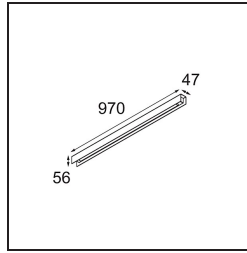

Date
Customer
Project
Type

FFD_United Surface 974 1x LED 2700K 1-10V DI Black Matt

Our Good Design Award-winning United luminaire continues to be a testament to the simple beauty of the fluorescent lamp. That being said, this LED luminaire is anything but ordinary, with a U-shaped housing that is both ceiling and wall-mountable. The light tubes of United are slightly recessed into the housing, emitting light on all sides, including both ends.

Specifications

Material	13393102
Light Source Type	LED
LED Type	NLP
LED technology	LED PCB
CRI	Min. 90
Colour Temperature	2700K
Lifetime	L80B10 @50,000 Hours
Lamp Included	Yes
Number of Light Sources	1
Binning (SDCM)	2
Light Direction	Down
Input Voltage	230V
Luminaire power (W)	17.0
Electrical Class	I
IP Rating	20
Glow wire rating (°C)	960
Dimming Protocol	1-10V
Indoor/Outdoor	Indoor
Application	Ceiling, Wall
Mounting	Surface
Adjustability	Not Applicable
Distance to Lighted Object (m)	0,1
Primary Colour & Primary Finish	Black, Matt
Gross weight (g)	1690.0
Luminous flux per lamp (lm)	695
Efficacy (lm/W)	40
Glare rating	25

TM30 & CRI diagram

Light distribution & beam diagram

Decorative Accessories

- 13395009** Cover 974 1x United White Structure
- 13395032** Cover 974 1x United Black Structure

Choose a required accessory