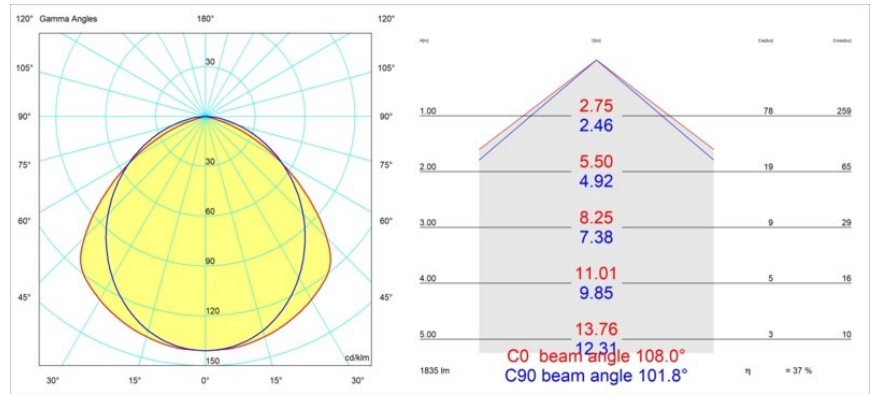

Light distribution & beam diagram