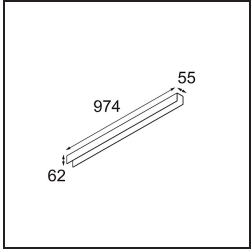

Specifications

Material	13393102
Light Source Type	LED
LED Type	NLP
LED technology	LED PCB
CRI	Min. 90
Colour Temperature	2700K
Lifetime	L80B10 @50,000 Hours
Lamp Included	Yes
Number of Light Sources	1
Binning (SDCM)	2
Light Direction	Down
Input Voltage	230V
Luminaire power (W)	17.0
Electrical Class	I
IP Rating	20
Glow wire rating (°C)	960
Dimming Protocol	1-10V
Indoor/Outdoor	Indoor
Application	Ceiling, Wall
Mounting	Surface
Adjustability	Not Applicable
Distance to Lighted Object (m)	0,1
Primary Colour & Primary Finish	Black, Matt
Gross weight (g)	1690.0
Luminous flux per lamp (lm)	695
Efficacy (lm/W)	40
Glare rating	25

TM30 & CRI diagram

Light distribution & beam diagram

Decorative Accessories

- 13395009** Cover 974 1x United White Structure
- 13395032** Cover 974 1x United Black Structure

Choose a required accessory