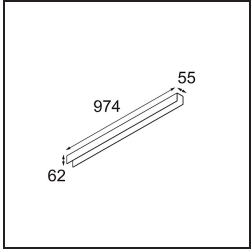

Specifications

Material	13393009
Light Source Type	LED
LED Type	NLP
LED technology	LED PCB
CRI	Min. 90
Colour Temperature	2700K
Lifetime	L80B10 @50,000 Hours
Lamp Included	Yes
Number of Light Sources	1
Binning (SDCM)	2
Light Direction	Down
Input Voltage	230V
Luminaire power (W)	17.0
Electrical Class	I
IP Rating	20
Glow wire rating (°C)	960
Dimming Protocol	Non-Dim
Indoor/Outdoor	Indoor
Application	Ceiling, Wall
Mounting	Surface
Adjustability	Not Applicable
Distance to Lighted Object (m)	0,1
Primary Colour & Primary Finish	White, Structure
Gross weight (g)	1690.0
Luminous flux per lamp (lm)	1103
Efficacy (lm/W)	64
Glare rating	26

TM30 & CRI diagram

Light distribution & beam diagram

Diagrams

Decorative Accessories

- 13395009** Cover 974 1x United White Structure
- 13395032** Cover 974 1x United Black Structure

Choose a required accessory