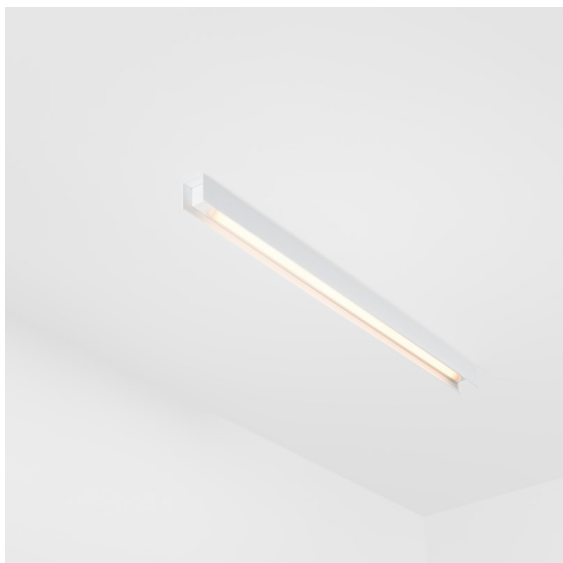

Date
Customer
Project
Type

United Surface 974 1x LED 2700K Non-Dim DI White Structure

Our Good Design Award-winning United luminaire continues to be a testament to the simple beauty of the fluorescent lamp. That being said, this LED luminaire is anything but ordinary, with a U-shaped housing that is both ceiling and wall-mountable. The light tubes of United are slightly recessed into the housing, emitting light on all sides, including both ends.

Specifications

Material	13393009
Light Source Type	LED
LED Type	NLP
LED technology	LED PCB
CRI	Min. 90
Colour Temperature	2700K
Lifetime	L80B10 @50,000 Hours
Lamp Included	Yes
Number of Light Sources	1
Binning (SDCM)	2
Light Direction	Down
Input Voltage	230V
Luminaire power (W)	17.0
Electrical Class	I
IP Rating	20
Glow wire rating (°C)	960
Dimming Protocol	Non-Dim
Indoor/Outdoor	Indoor
Application	Ceiling, Wall
Mounting	Surface
Adjustability	Not Applicable
Distance to Lighted Object (m)	0,1
Primary Colour & Primary Finish	White, Structure
Gross weight (g)	1690.0
Luminous flux per lamp (lm)	1103
Efficacy (lm/W)	64
Glare rating	26