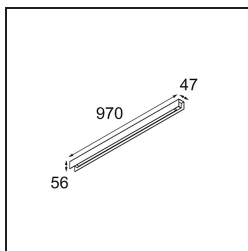

Date
Customer
Project
Type

United Surface 974 1x LED 2700K Non-Dim DI White Structure

Our Good Design Award-winning United luminaire continues to be a testament to the simple beauty of the fluorescent lamp. That being said, this LED luminaire is anything but ordinary, with a U-shaped housing that is both ceiling and wall-mountable. The light tubes of United are slightly recessed into the housing, emitting light on all sides, including both ends.

Specifications

Material	13393009
Light Source Type	LED
LED Type	NLP
LED technology	LED PCB
CRI	Min. 90
Colour Temperature	2700K
Lifetime	L80B10 @50,000 Hours
Lamp Included	Yes
Number of Light Sources	1
Binning (SDCM)	2
Light Direction	Down
Input Voltage	230V
Luminaire power (W)	17.0
Electrical Class	I
IP Rating	20
Glow wire rating (°C)	960
Dimming Protocol	Non-Dim
Indoor/Outdoor	Indoor
Application	Ceiling, Wall
Mounting	Surface
Adjustability	Not Applicable
Distance to Lighted Object (m)	0,1
Primary Colour & Primary Finish	White, Structure
Gross weight (g)	1690.0
Luminous flux per lamp (lm)	1103
Efficacy (lm/W)	64
Glare rating	26

TM30 & CRI diagram

Light distribution & beam diagram

Diagrams

Decorative Accessories

- 13395009** Cover 974 1x United White Structure
- 13395032** Cover 974 1x United Black Structure

Choose a required accessory