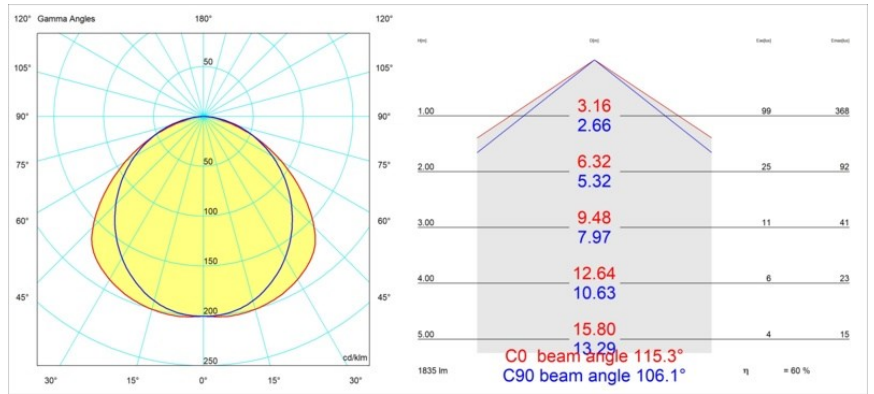

Light distribution & beam diagram