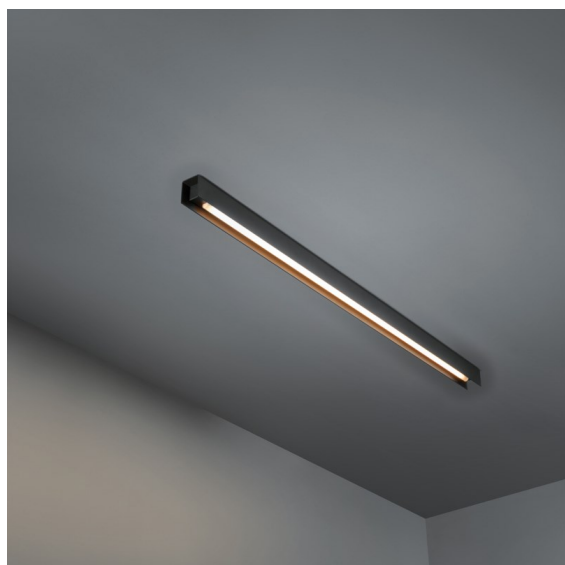

Date
Customer
Project
Type

*United Surface 974 1x LED 2700K Non-Dim DI Black Matt*

Our Good Design Award-winning United luminaire continues to be a testament to the simple beauty of the fluorescent lamp. That being said, this LED luminaire is anything but ordinary, with a U-shaped housing that is both ceiling and wall-mountable. The light tubes of United are slightly recessed into the housing, emitting light on all sides, including both ends.

**Specifications**

Material	13393002
Light Source Type	LED
LED Type	NLP
LED technology	LED PCB
CRI	Min. 90
Colour Temperature	2700K
Lifetime	L80B10 @50,000 Hours
Lamp Included	Yes
Number of Light Sources	1
Binning (SDCM)	2
Light Direction	Down
Input Voltage	230V
Luminaire power (W)	17.0
Electrical Class	I
IP Rating	20
Glow wire rating (°C)	960
Dimming Protocol	Non-Dim
Indoor/Outdoor	Indoor
Application	Ceiling, Wall
Mounting	Surface
Adjustability	Not Applicable
Distance to Lighted Object (m)	0,1
Primary Colour & Primary Finish	Black, Matt
Gross weight (g)	1690.0
Luminous flux per lamp (lm)	695
Efficacy (lm/W)	40
Glare rating	25