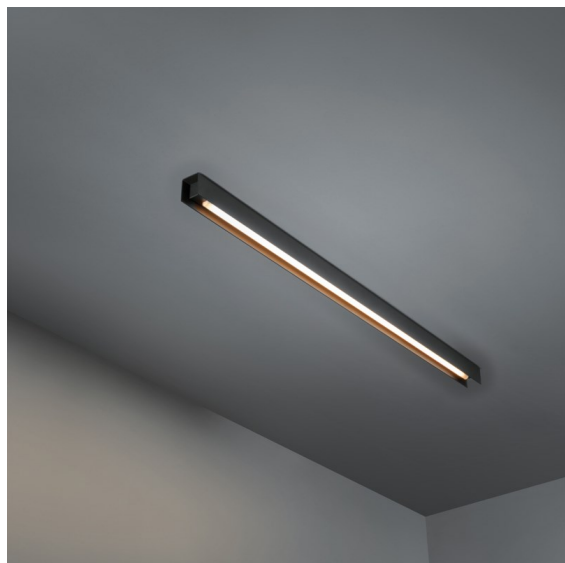

Date
Customer
Project
Type

United Surface 974 1x LED 2700K Non-Dim DI Black Matt

Our Good Design Award-winning United luminaire continues to be a testament to the simple beauty of the fluorescent lamp. That being said, this LED luminaire is anything but ordinary, with a U-shaped housing that is both ceiling and wall-mountable. The light tubes of United are slightly recessed into the housing, emitting light on all sides, including both ends.

Specifications

Material	13393002
Light Source Type	LED
LED Type	NLP
LED technology	LED PCB
CRI	Min. 90
Colour Temperature	2700K
Lifetime	L80B10 @50,000 Hours
Lamp Included	Yes
Number of Light Sources	1
Binning (SDCM)	2
Light Direction	Down
Input Voltage	230V
Luminaire power (W)	17.0
Electrical Class	I
IP Rating	20
Glow wire rating (°C)	960
Dimming Protocol	Non-Dim
Indoor/Outdoor	Indoor
Application	Ceiling, Wall
Mounting	Surface
Adjustability	Not Applicable
Distance to Lighted Object (m)	0,1
Primary Colour & Primary Finish	Black, Matt
Gross weight (g)	1690.0
Luminous flux per lamp (lm)	695
Efficacy (lm/W)	40
Glare rating	25