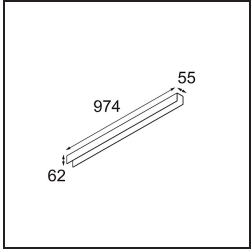

**Specifications**

Material	13393002
Light Source Type	LED
LED Type	NLP
LED technology	LED PCB
CRI	Min. 90
Colour Temperature	2700K
Lifetime	L80B10 @50,000 Hours
Lamp Included	Yes
Number of Light Sources	1
Binning (SDCM)	2
Light Direction	Down
Input Voltage	230V
Luminaire power (W)	17.0
Electrical Class	I
IP Rating	20
Glow wire rating (°C)	960
Dimming Protocol	Non-Dim
Indoor/Outdoor	Indoor
Application	Ceiling, Wall
Mounting	Surface
Adjustability	Not Applicable
Distance to Lighted Object (m)	0,1
Primary Colour & Primary Finish	Black, Matt
Gross weight (g)	1690.0
Luminous flux per lamp (lm)	695
Efficacy (lm/W)	40
Glare rating	25

**TM30 & CRI diagram**

**Light distribution & beam diagram**

Diagrams

**Decorative Accessories**

- 13395009** Cover 974 1x United White Structure
- 13395032** Cover 974 1x United Black Structure

Choose a required accessory