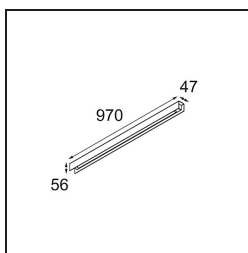

**Specifications**

Material	13393002
Light Source Type	LED
LED Type	NLP
LED technology	LED PCB
CRI	Min. 90
Colour Temperature	2700K
Lifetime	L80B10 @50,000 Hours
Lamp Included	Yes
Number of Light Sources	1
Binning (SDCM)	2
Light Direction	Down
Input Voltage	230V
Luminaire power (W)	17.0
Electrical Class	I
IP Rating	20
Glow wire rating (°C)	960
Dimming Protocol	Non-Dim
Indoor/Outdoor	Indoor
Application	Ceiling, Wall
Mounting	Surface
Adjustability	Not Applicable
Distance to Lighted Object (m)	0,1
Primary Colour & Primary Finish	Black, Matt
Gross weight (g)	1690.0
Luminous flux per lamp (lm)	695
Efficacy (lm/W)	40
Glare rating	25