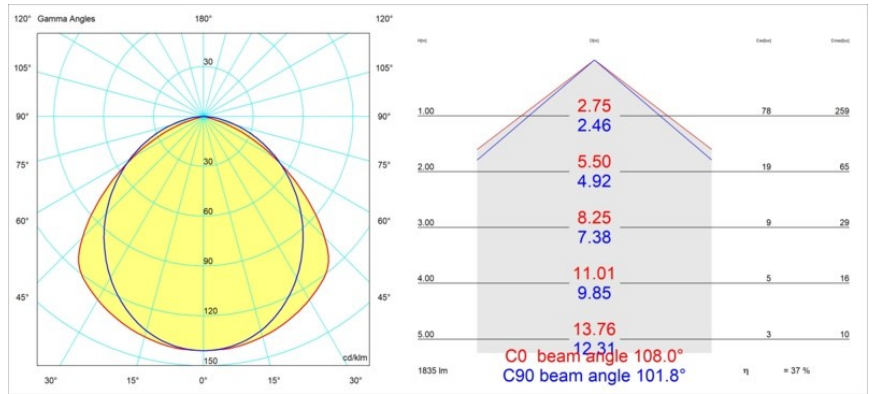

Light distribution & beam diagram