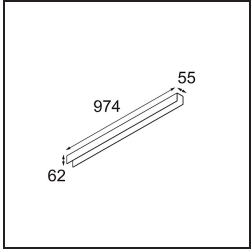

Specifications

Material	13393002
Light Source Type	LED
LED Type	NLP
LED technology	LED PCB
CRI	Min. 90
Colour Temperature	2700K
Lifetime	L80B10 @50,000 Hours
Lamp Included	Yes
Number of Light Sources	1
Binning (SDCM)	2
Light Direction	Down
Input Voltage	230V
Luminaire power (W)	17.0
Electrical Class	I
IP Rating	20
Glow wire rating (°C)	960
Dimming Protocol	Non-Dim
Indoor/Outdoor	Indoor
Application	Ceiling, Wall
Mounting	Surface
Adjustability	Not Applicable
Distance to Lighted Object (m)	0,1
Primary Colour & Primary Finish	Black, Matt
Gross weight (g)	1690.0
Luminous flux per lamp (lm)	695
Efficacy (lm/W)	40
Glare rating	25

TM30 & CRI diagram

Light distribution & beam diagram

Decorative Accessories

- 13395009** Cover 974 1x United White Structure
- 13395032** Cover 974 1x United Black Structure

Choose a required accessory