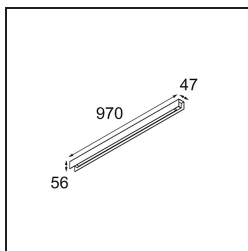

Date
Customer
Project
Type

United Surface 974 1x LED 2700K Non-Dim DI Black Matt

Our Good Design Award-winning United luminaire continues to be a testament to the simple beauty of the fluorescent lamp. That being said, this LED luminaire is anything but ordinary, with a U-shaped housing that is both ceiling and wall-mountable. The light tubes of United are slightly recessed into the housing, emitting light on all sides, including both ends.

Specifications

Material	13393002
Light Source Type	LED
LED Type	NLP
LED technology	LED PCB
CRI	Min. 90
Colour Temperature	2700K
Lifetime	L80B10 @50,000 Hours
Lamp Included	Yes
Number of Light Sources	1
Binning (SDCM)	2
Light Direction	Down
Input Voltage	230V
Luminaire power (W)	17.0
Electrical Class	I
IP Rating	20
Glow wire rating (°C)	960
Dimming Protocol	Non-Dim
Indoor/Outdoor	Indoor
Application	Ceiling, Wall
Mounting	Surface
Adjustability	Not Applicable
Distance to Lighted Object (m)	0,1
Primary Colour & Primary Finish	Black, Matt
Gross weight (g)	1690.0
Luminous flux per lamp (lm)	695
Efficacy (lm/W)	40
Glare rating	25

TM30 & CRI diagram

Light distribution & beam diagram

Decorative Accessories

- 13395009** Cover 974 1x United White Structure
- 13395032** Cover 974 1x United Black Structure

Choose a required accessory