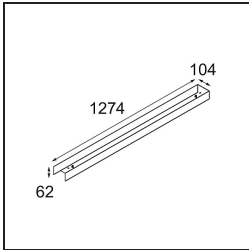

### Specifications

Material	13391502
Light Source Type	LED
LED Type	NLP
LED technology	LED PCB
CRI	Min. 90
Colour Temperature	3000K
Lifetime	L80B10 @50,000 Hours
Lamp Included	Yes
Number of Light Sources	2
Binning (SDCM)	2
Light Direction	Down
Input Voltage	230V
Luminaire power (W)	39.0
Electrical Class	I
IP Rating	20
Glow wire rating (°C)	960
Dimming Protocol	DALI, Push-Dim
DALI Standard	DALI version-1
Indoor/Outdoor	Indoor
Application	Ceiling, Wall
Mounting	Surface
Adjustability	Not Applicable
Distance to Lighted Object (m)	0,1
Primary Colour & Primary Finish	Black, Matt
Gross weight (g)	4270.0
Luminous flux per lamp (lm)	1914
Efficacy (lm/W)	49
Glare rating	27

**TM30 & CRI diagram**

**Light distribution & beam diagram**

Diagrams

**Decorative Accessories**

- 13392132** Cover 1274 2x United Black Structure
- 13392109** Cover 1274 2x United White Structure

Choose a required accessory