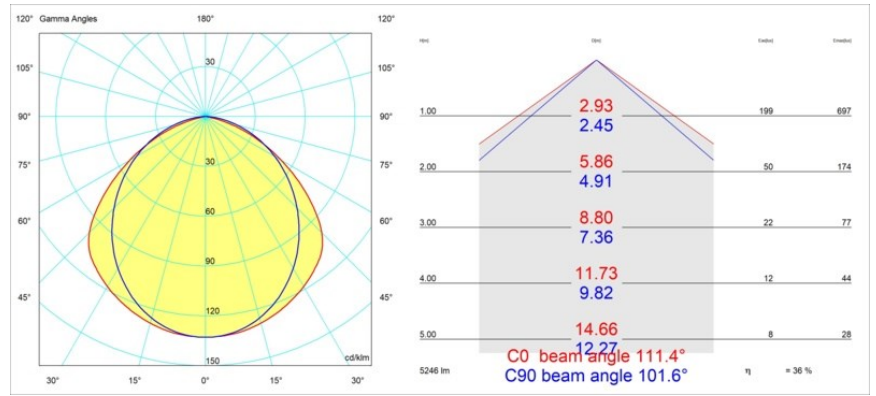

Light distribution & beam diagram