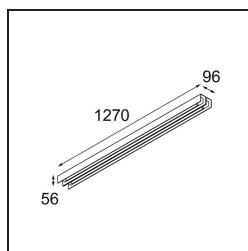

Date
Customer
Project
Type

*United Surface 1274 2x LED 3000K DALI/Push-Dim DI Black Matt*

Our Good Design Award-winning United luminaire continues to be a testament to the simple beauty of the fluorescent lamp. That being said, this LED luminaire is anything but ordinary, with a U-shaped housing that is both ceiling and wall-mountable. The light tubes of United are slightly recessed into the housing, emitting light on all sides, including both ends.

### Specifications

Material	13391502
Light Source Type	LED
LED Type	NLP
LED technology	LED PCB
CRI	Min. 90
Colour Temperature	3000K
Lifetime	L80B10 @50,000 Hours
Lamp Included	Yes
Number of Light Sources	2
Binning (SDCM)	2
Light Direction	Down
Input Voltage	230V
Luminaire power (W)	39.0
Electrical Class	I
IP Rating	20
Glow wire rating (°C)	960
Dimming Protocol	DALI, Push-Dim
DALI Standard	DALI version-1
Indoor/Outdoor	Indoor
Application	Ceiling, Wall
Mounting	Surface
Adjustability	Not Applicable
Distance to Lighted Object (m)	0,1
Primary Colour & Primary Finish	Black, Matt
Gross weight (g)	4270.0
Luminous flux per lamp (lm)	1914
Efficacy (lm/W)	49
Glare rating	27