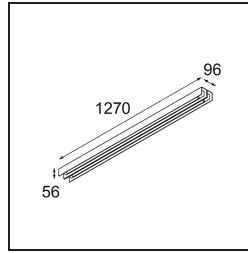

Date
Customer
Project
Type

*FFD\_United Surface 1274 2x LED 3000K 1-10V DI White Structure*

Our Good Design Award-winning United luminaire continues to be a testament to the simple beauty of the fluorescent lamp. That being said, this LED luminaire is anything but ordinary, with a U-shaped housing that is both ceiling and wall-mountable. The light tubes of United are slightly recessed into the housing, emitting light on all sides, including both ends.

**Specifications**

Material	13391409
Light Source Type	LED
LED Type	NLP
LED technology	LED PCB
CRI	Min. 90
Colour Temperature	3000K
Lifetime	L80B10 @50,000 Hours
Lamp Included	Yes
Number of Light Sources	2
Binning (SDCM)	2
Light Direction	Down
Input Voltage	230V
Luminaire power (W)	39.0
Electrical Class	I
IP Rating	20
Glow wire rating (°C)	960
Dimming Protocol	1-10V
Indoor/Outdoor	Indoor
Application	Ceiling, Wall
Mounting	Surface
Adjustability	Not Applicable
Distance to Lighted Object (m)	0,1
Primary Colour & Primary Finish	White, Structure
Gross weight (g)	4270.0
Luminous flux per lamp (lm)	2784
Efficacy (lm/W)	71
Glare rating	29