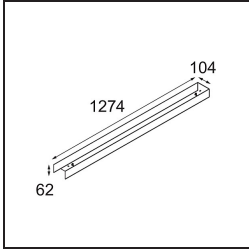

**Specifications**

Material	13391409
Light Source Type	LED
LED Type	NLP
LED technology	LED PCB
CRI	Min. 90
Colour Temperature	3000K
Lifetime	L80B10 @50,000 Hours
Lamp Included	Yes
Number of Light Sources	2
Binning (SDCM)	2
Light Direction	Down
Input Voltage	230V
Luminaire power (W)	39.0
Electrical Class	I
IP Rating	20
Glow wire rating (°C)	960
Dimming Protocol	1-10V
Indoor/Outdoor	Indoor
Application	Ceiling, Wall
Mounting	Surface
Adjustability	Not Applicable
Distance to Lighted Object (m)	0,1
Primary Colour & Primary Finish	White, Structure
Gross weight (g)	4270.0
Luminous flux per lamp (lm)	2784
Efficacy (lm/W)	71
Glare rating	29

**TM30 & CRI diagram**

**Light distribution & beam diagram**

**Decorative Accessories**

- 13392132** Cover 1274 2x United Black Structure
- 13392109** Cover 1274 2x United White Structure

Choose a required accessory