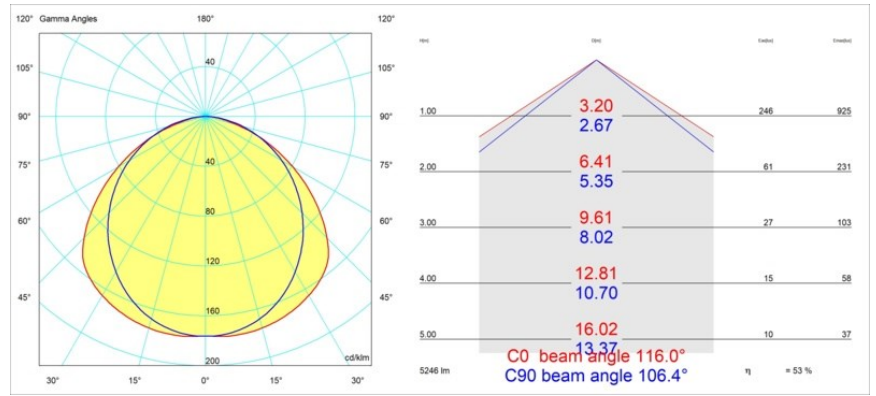

Light distribution & beam diagram