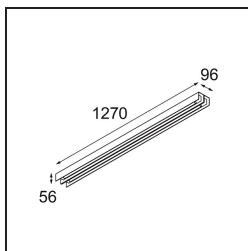

Date
Customer
Project
Type

*FFD\_United Surface 1274 2x LED 3000K 1-10V DI Black Matt*

Our Good Design Award-winning United luminaire continues to be a testament to the simple beauty of the fluorescent lamp. That being said, this LED luminaire is anything but ordinary, with a U-shaped housing that is both ceiling and wall-mountable. The light tubes of United are slightly recessed into the housing, emitting light on all sides, including both ends.

### Specifications

Material	13391402
Light Source Type	LED
LED Type	NLP
LED technology	LED PCB
CRI	Min. 90
Colour Temperature	3000K
Lifetime	L80B10 @50,000 Hours
Lamp Included	Yes
Number of Light Sources	2
Binning (SDCM)	2
Light Direction	Down
Input Voltage	230V
Luminaire power (W)	39.0
Electrical Class	I
IP Rating	20
Glow wire rating (°C)	960
Dimming Protocol	1-10V
Indoor/Outdoor	Indoor
Application	Ceiling, Wall
Mounting	Surface
Adjustability	Not Applicable
Distance to Lighted Object (m)	0,1
Primary Colour & Primary Finish	Black, Matt
Gross weight (g)	4270.0
Luminous flux per lamp (lm)	1914
Efficacy (lm/W)	49
Glare rating	27