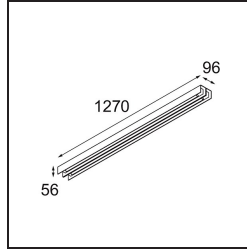


Date _____

Customer _____

Project _____

Type _____

United Surface 1274 2x LED 3000K Non-Dim DI White Structure

Our Good Design Award-winning United luminaire continues to be a testament to the simple beauty of the fluorescent lamp. That being said, this LED luminaire is anything but ordinary, with a U-shaped housing that is both ceiling and wall-mountable. The light tubes of United are slightly recessed into the housing, emitting light on all sides, including both ends.

Specifications

Material	13391309
Light Source Type	LED
LED Type	NLP
LED technology	LED PCB
CRI	Min. 90
Colour Temperature	3000K
Lifetime	L80B10 @50,000 Hours
Lamp Included	Yes
Number of Light Sources	2
Binning (SDCM)	2
Light Direction	Down
Input Voltage	230V
Luminaire power (W)	39.0
Electrical Class	I
IP Rating	20
Glow wire rating (°C)	960
Dimming Protocol	Non-Dim
Indoor/Outdoor	Indoor
Application	Ceiling, Wall
Mounting	Surface
Adjustability	Not Applicable
Distance to Lighted Object (m)	0,1
Primary Colour & Primary Finish	White, Structure
Gross weight (g)	4270.0
Luminous flux per lamp (lm)	2784
Efficacy (lm/W)	71
Glare rating	29