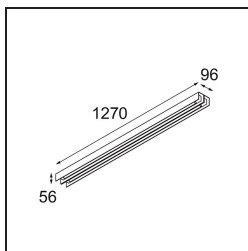

Date
Customer
Project
Type

United Surface 1274 2x LED 3000K Non-Dim DI Black Matt

Specifications

Material	13391302
Light Source Type	LED
LED Type	NLP
LED technology	LED PCB
CRI	Min. 90
Colour Temperature	3000K
Lifetime	L80B10 @50,000 Hours
Lamp Included	Yes
Number of Light Sources	2
Binning (SDCM)	2
Light Direction	Down
Input Voltage	230V
Luminaire power (W)	39.0
Electrical Class	I
IP Rating	20
Glow wire rating (°C)	960
Dimming Protocol	Non-Dim
Indoor/Outdoor	Indoor
Application	Ceiling, Wall
Mounting	Surface
Adjustability	Not Applicable
Distance to Lighted Object (m)	0,1
Primary Colour & Primary Finish	Black, Matt
Gross weight (g)	4270.0
Luminous flux per lamp (lm)	1914
Efficacy (lm/W)	49
Glare rating	27