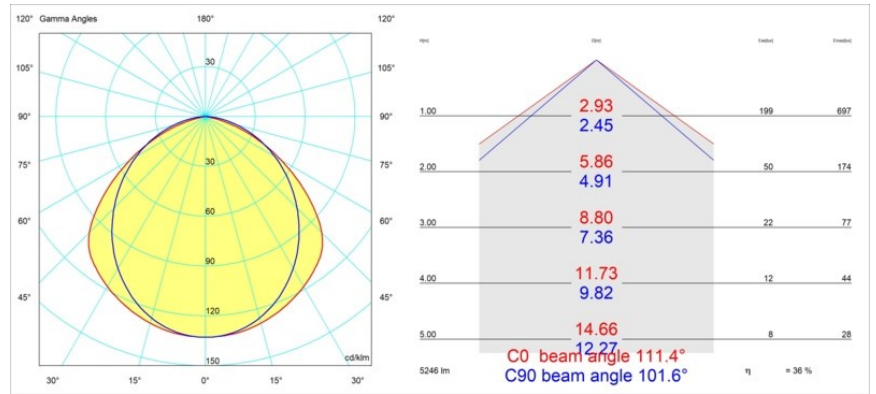

Light distribution & beam diagram