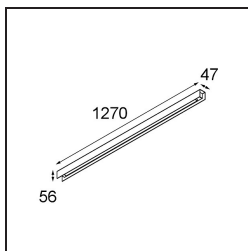

Specifications

Material	13391202
Light Source Type	LED
LED Type	NLP
LED technology	LED PCB
CRI	Min. 90
Colour Temperature	3000K
Lifetime	L80B10 @50,000 Hours
Lamp Included	Yes
Number of Light Sources	1
Binning (SDCM)	2
Light Direction	Down
Input Voltage	230V
Luminaire power (W)	22.0
Electrical Class	I
IP Rating	20
Glow wire rating (°C)	960
Dimming Protocol	DALI, Push-Dim
DALI Standard	DALI version-1
Indoor/Outdoor	Indoor
Application	Ceiling, Wall
Mounting	Surface
Adjustability	Not Applicable
Distance to Lighted Object (m)	0,1
Primary Colour & Primary Finish	Black, Matt
Gross weight (g)	2300.0
Luminous flux per lamp (lm)	993
Efficacy (lm/W)	45
Glare rating	25