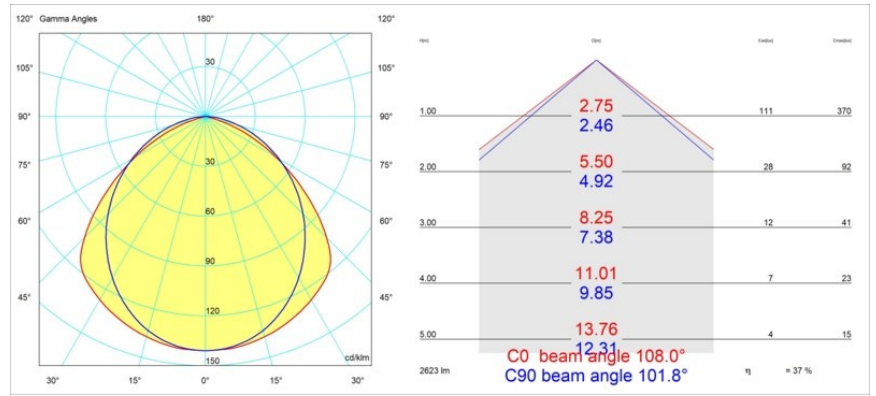

Light distribution & beam diagram