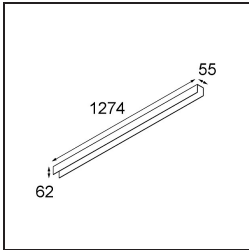

Specifications

Material	13391202
Light Source Type	LED
LED Type	NLP
LED technology	LED PCB
CRI	Min. 90
Colour Temperature	3000K
Lifetime	L80B10 @50,000 Hours
Lamp Included	Yes
Number of Light Sources	1
Binning (SDCM)	2
Light Direction	Down
Input Voltage	230V
Luminaire power (W)	22.0
Electrical Class	I
IP Rating	20
Glow wire rating (°C)	960
Dimming Protocol	DALI, Push-Dim
DALI Standard	DALI version-1
Indoor/Outdoor	Indoor
Application	Ceiling, Wall
Mounting	Surface
Adjustability	Not Applicable
Distance to Lighted Object (m)	0,1
Primary Colour & Primary Finish	Black, Matt
Gross weight (g)	2300.0
Luminous flux per lamp (lm)	993
Efficacy (lm/W)	45
Glare rating	25

TM30 & CRI diagram

Light distribution & beam diagram

Decorative Accessories

- 13392032** Cover 1274 1x United Black Structure
- 13392009** Cover 1274 1x United White Structure

Choose a required accessory