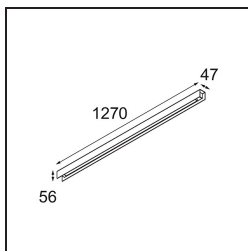

Date
Customer
Project
Type

FFD_United Surface 1274 1x LED 3000K 1-10V DI White Structure

Our Good Design Award-winning United luminaire continues to be a testament to the simple beauty of the fluorescent lamp. That being said, this LED luminaire is anything but ordinary, with a U-shaped housing that is both ceiling and wall-mountable. The light tubes of United are slightly recessed into the housing, emitting light on all sides, including both ends.

Specifications

Material	13391109
Light Source Type	LED
LED Type	NLP
LED technology	LED PCB
CRI	Min. 90
Colour Temperature	3000K
Lifetime	L80B10 @50,000 Hours
Lamp Included	Yes
Number of Light Sources	1
Binning (SDCM)	2
Light Direction	Down
Input Voltage	230V
Luminaire power (W)	22.0
Electrical Class	I
IP Rating	20
Glow wire rating (°C)	960
Dimming Protocol	1-10V
Indoor/Outdoor	Indoor
Application	Ceiling, Wall
Mounting	Surface
Adjustability	Not Applicable
Distance to Lighted Object (m)	0,1
Primary Colour & Primary Finish	White, Structure
Gross weight (g)	2300.0
Luminous flux per lamp (lm)	1576
Efficacy (lm/W)	71
Glare rating	27