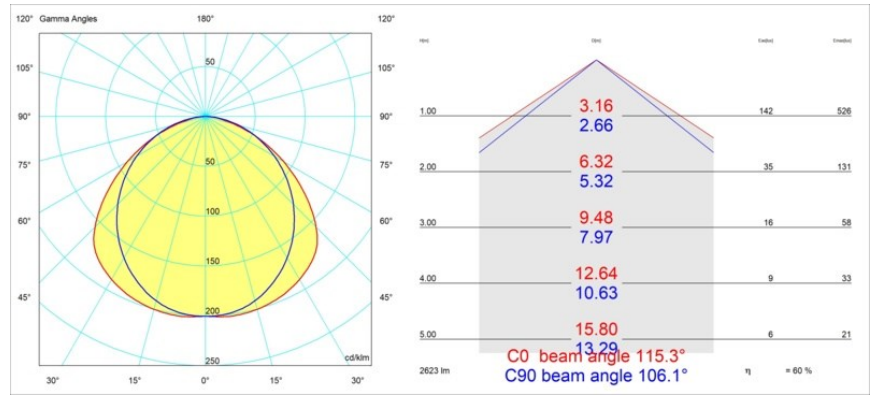

Light distribution & beam diagram