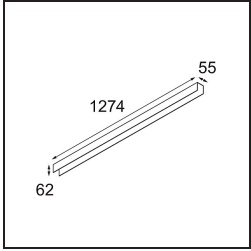

Specifications

Material	13391109
Light Source Type	LED
LED Type	NLP
LED technology	LED PCB
CRI	Min. 90
Colour Temperature	3000K
Lifetime	L80B10 @50,000 Hours
Lamp Included	Yes
Number of Light Sources	1
Binning (SDCM)	2
Light Direction	Down
Input Voltage	230V
Luminaire power (W)	22.0
Electrical Class	I
IP Rating	20
Glow wire rating (°C)	960
Dimming Protocol	1-10V
Indoor/Outdoor	Indoor
Application	Ceiling, Wall
Mounting	Surface
Adjustability	Not Applicable
Distance to Lighted Object (m)	0,1
Primary Colour & Primary Finish	White, Structure
Gross weight (g)	2300.0
Luminous flux per lamp (lm)	1576
Efficacy (lm/W)	71
Glare rating	27

TM30 & CRI diagram

Light distribution & beam diagram

Diagrams

Decorative Accessories

- 13392032** Cover 1274 1x United Black Structure
- 13392009** Cover 1274 1x United White Structure

Choose a required accessory