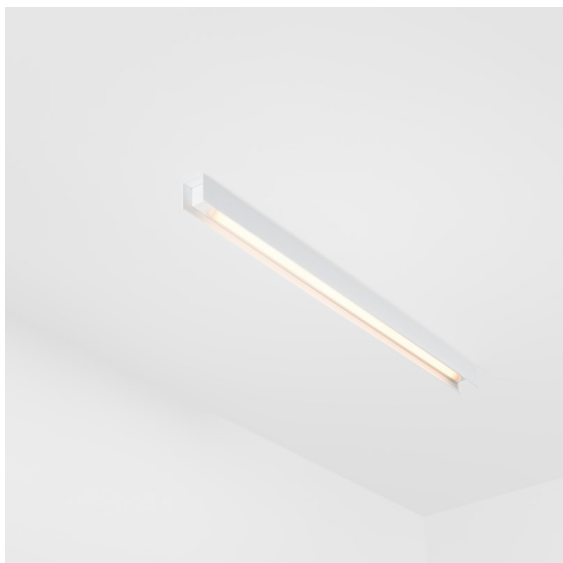

Date
Customer
Project
Type

FFD_United Surface 1274 1x LED 3000K 1-10V DI White Structure

Our Good Design Award-winning United luminaire continues to be a testament to the simple beauty of the fluorescent lamp. That being said, this LED luminaire is anything but ordinary, with a U-shaped housing that is both ceiling and wall-mountable. The light tubes of United are slightly recessed into the housing, emitting light on all sides, including both ends.

Specifications

Material	13391109
Light Source Type	LED
LED Type	NLP
LED technology	LED PCB
CRI	Min. 90
Colour Temperature	3000K
Lifetime	L80B10 @50,000 Hours
Lamp Included	Yes
Number of Light Sources	1
Binning (SDCM)	2
Light Direction	Down
Input Voltage	230V
Luminaire power (W)	22.0
Electrical Class	I
IP Rating	20
Glow wire rating (°C)	960
Dimming Protocol	1-10V
Indoor/Outdoor	Indoor
Application	Ceiling, Wall
Mounting	Surface
Adjustability	Not Applicable
Distance to Lighted Object (m)	0,1
Primary Colour & Primary Finish	White, Structure
Gross weight (g)	2300.0
Luminous flux per lamp (lm)	1576
Efficacy (lm/W)	71
Glare rating	27