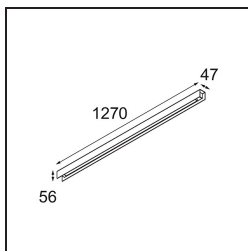

Date
Customer
Project
Type

FFD_United Surface 1274 1x LED 3000K 1-10V DI Black Matt

Our Good Design Award-winning United luminaire continues to be a testament to the simple beauty of the fluorescent lamp. That being said, this LED luminaire is anything but ordinary, with a U-shaped housing that is both ceiling and wall-mountable. The light tubes of United are slightly recessed into the housing, emitting light on all sides, including both ends.

Specifications

Material	13391102
Light Source Type	LED
LED Type	NLP
LED technology	LED PCB
CRI	Min. 90
Colour Temperature	3000K
Lifetime	L80B10 @50,000 Hours
Lamp Included	Yes
Number of Light Sources	1
Binning (SDCM)	2
Light Direction	Down
Input Voltage	230V
Luminaire power (W)	22.0
Electrical Class	I
IP Rating	20
Glow wire rating (°C)	960
Dimming Protocol	1-10V
Indoor/Outdoor	Indoor
Application	Ceiling, Wall
Mounting	Surface
Adjustability	Not Applicable
Distance to Lighted Object (m)	0,1
Primary Colour & Primary Finish	Black, Matt
Gross weight (g)	2300.0
Luminous flux per lamp (lm)	993
Efficacy (lm/W)	45
Glare rating	25