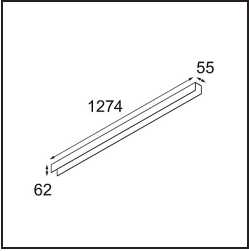

Specifications

Material	13391102
Light Source Type	LED
LED Type	NLP
LED technology	LED PCB
CRI	Min. 90
Colour Temperature	3000K
Lifetime	L80B10 @50,000 Hours
Lamp Included	Yes
Number of Light Sources	1
Binning (SDCM)	2
Light Direction	Down
Input Voltage	230V
Luminaire power (W)	22.0
Electrical Class	I
IP Rating	20
Glow wire rating (°C)	960
Dimming Protocol	1-10V
Indoor/Outdoor	Indoor
Application	Ceiling, Wall
Mounting	Surface
Adjustability	Not Applicable
Distance to Lighted Object (m)	0,1
Primary Colour & Primary Finish	Black, Matt
Gross weight (g)	2300.0
Luminous flux per lamp (lm)	993
Efficacy (lm/W)	45
Glare rating	25

TM30 & CRI diagram

Light distribution & beam diagram

Decorative Accessories

- 13392032** Cover 1274 1x United Black Structure
- 13392009** Cover 1274 1x United White Structure

Choose a required accessory