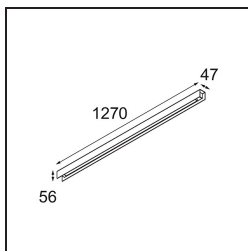

Date
Customer
Project
Type

United Surface 1274 1x LED 3000K Non-Dim DI White Structure

Our Good Design Award-winning United luminaire continues to be a testament to the simple beauty of the fluorescent lamp. That being said, this LED luminaire is anything but ordinary, with a U-shaped housing that is both ceiling and wall-mountable. The light tubes of United are slightly recessed into the housing, emitting light on all sides, including both ends.

Specifications

Material	13391009
Light Source Type	LED
LED Type	NLP
LED technology	LED PCB
CRI	Min. 90
Colour Temperature	3000K
Lifetime	L80B10 @50,000 Hours
Lamp Included	Yes
Number of Light Sources	1
Binning (SDCM)	2
Light Direction	Down
Input Voltage	230V
Luminaire power (W)	22.0
Electrical Class	I
IP Rating	20
Glow wire rating (°C)	960
Dimming Protocol	Non-Dim
Indoor/Outdoor	Indoor
Application	Ceiling, Wall
Mounting	Surface
Adjustability	Not Applicable
Distance to Lighted Object (m)	0,1
Primary Colour & Primary Finish	White, Structure
Gross weight (g)	2300.0
Luminous flux per lamp (lm)	1576
Efficacy (lm/W)	71
Glare rating	27