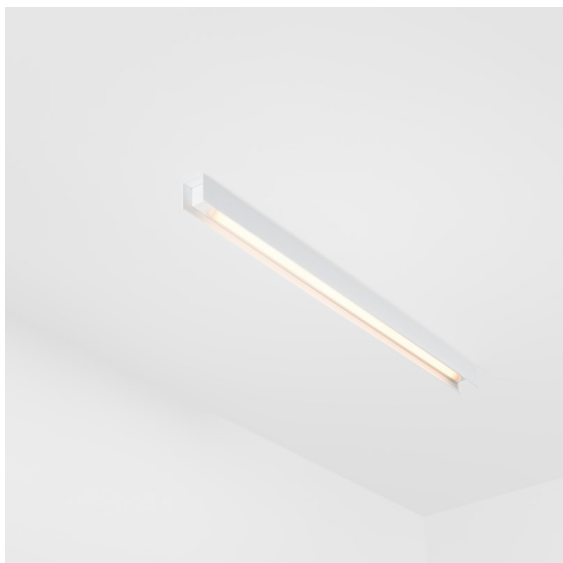

Date
Customer
Project
Type

United Surface 1274 1x LED 3000K Non-Dim DI White Structure

Our Good Design Award-winning United luminaire continues to be a testament to the simple beauty of the fluorescent lamp. That being said, this LED luminaire is anything but ordinary, with a U-shaped housing that is both ceiling and wall-mountable. The light tubes of United are slightly recessed into the housing, emitting light on all sides, including both ends.

Specifications

Material	13391009
Light Source Type	LED
LED Type	NLP
LED technology	LED PCB
CRI	Min. 90
Colour Temperature	3000K
Lifetime	L80B10 @50,000 Hours
Lamp Included	Yes
Number of Light Sources	1
Binning (SDCM)	2
Light Direction	Down
Input Voltage	230V
Luminaire power (W)	22.0
Electrical Class	I
IP Rating	20
Glow wire rating (°C)	960
Dimming Protocol	Non-Dim
Indoor/Outdoor	Indoor
Application	Ceiling, Wall
Mounting	Surface
Adjustability	Not Applicable
Distance to Lighted Object (m)	0,1
Primary Colour & Primary Finish	White, Structure
Gross weight (g)	2300.0
Luminous flux per lamp (lm)	1576
Efficacy (lm/W)	71
Glare rating	27