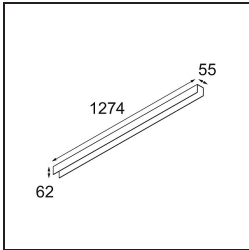

Specifications

Material	13391009
Light Source Type	LED
LED Type	NLP
LED technology	LED PCB
CRI	Min. 90
Colour Temperature	3000K
Lifetime	L80B10 @50,000 Hours
Lamp Included	Yes
Number of Light Sources	1
Binning (SDCM)	2
Light Direction	Down
Input Voltage	230V
Luminaire power (W)	22.0
Electrical Class	I
IP Rating	20
Glow wire rating (°C)	960
Dimming Protocol	Non-Dim
Indoor/Outdoor	Indoor
Application	Ceiling, Wall
Mounting	Surface
Adjustability	Not Applicable
Distance to Lighted Object (m)	0,1
Primary Colour & Primary Finish	White, Structure
Gross weight (g)	2300.0
Luminous flux per lamp (lm)	1576
Efficacy (lm/W)	71
Glare rating	27

TM30 & CRI diagram

Light distribution & beam diagram

Decorative Accessories

- 13392032** Cover 1274 1x United Black Structure
- 13392009** Cover 1274 1x United White Structure

Choose a required accessory