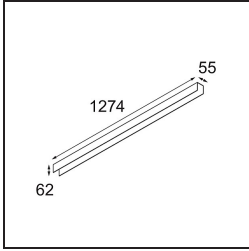

**Specifications**

Material	13391002
Light Source Type	LED
LED Type	NLP
LED technology	LED PCB
CRI	Min. 90
Colour Temperature	3000K
Lifetime	L80B10 @50,000 Hours
Lamp Included	Yes
Number of Light Sources	1
Binning (SDCM)	2
Light Direction	Down
Input Voltage	230V
Luminaire power (W)	22.0
Electrical Class	I
IP Rating	20
Glow wire rating (°C)	960
Dimming Protocol	Non-Dim
Indoor/Outdoor	Indoor
Application	Ceiling, Wall
Mounting	Surface
Adjustability	Not Applicable
Distance to Lighted Object (m)	0,1
Primary Colour & Primary Finish	Black, Matt
Gross weight (g)	2300.0
Luminous flux per lamp (lm)	993
Efficacy (lm/W)	45
Glare rating	25

**TM30 & CRI diagram**

**Light distribution & beam diagram**

**Decorative Accessories**

- 13392032** Cover 1274 1x United Black Structure
- 13392009** Cover 1274 1x United White Structure

Choose a required accessory