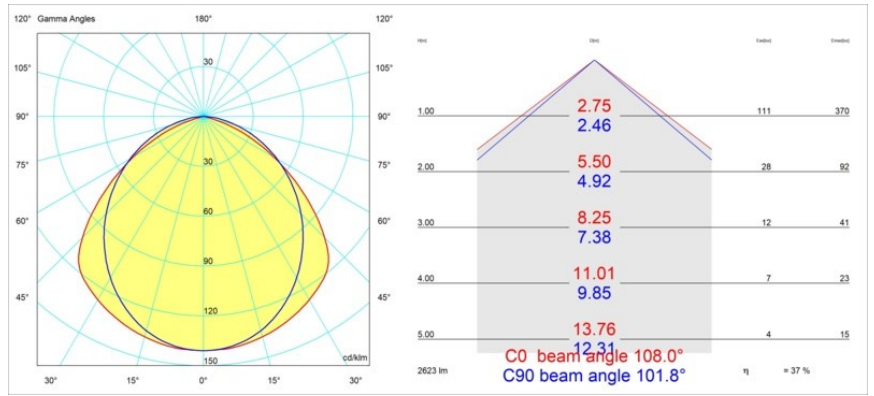

Light distribution & beam diagram