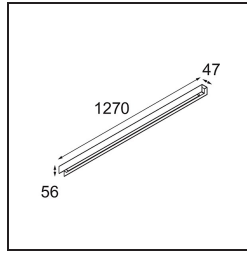

Date
Customer
Project
Type

*United Surface 1274 1x LED 3000K Non-Dim DI Black Matt*

Our Good Design Award-winning United luminaire continues to be a testament to the simple beauty of the fluorescent lamp. That being said, this LED luminaire is anything but ordinary, with a U-shaped housing that is both ceiling and wall-mountable. The light tubes of United are slightly recessed into the housing, emitting light on all sides, including both ends.

**Specifications**

Material	13391002
Light Source Type	LED
LED Type	NLP
LED technology	LED PCB
CRI	Min. 90
Colour Temperature	3000K
Lifetime	L80B10 @50,000 Hours
Lamp Included	Yes
Number of Light Sources	1
Binning (SDCM)	2
Light Direction	Down
Input Voltage	230V
Luminaire power (W)	22.0
Electrical Class	I
IP Rating	20
Glow wire rating (°C)	960
Dimming Protocol	Non-Dim
Indoor/Outdoor	Indoor
Application	Ceiling, Wall
Mounting	Surface
Adjustability	Not Applicable
Distance to Lighted Object (m)	0,1
Primary Colour & Primary Finish	Black, Matt
Gross weight (g)	2300.0
Luminous flux per lamp (lm)	993
Efficacy (lm/W)	45
Glare rating	25