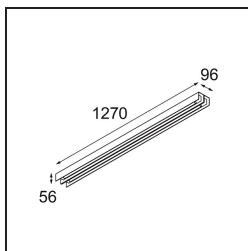

Date
Customer
Project
Type

United Surface 1274 2x LED 2700K DALI/Push-Dim DI Black Matt

Our Good Design Award-winning United luminaire continues to be a testament to the simple beauty of the fluorescent lamp. That being said, this LED luminaire is anything but ordinary, with a U-shaped housing that is both ceiling and wall-mountable. The light tubes of United are slightly recessed into the housing, emitting light on all sides, including both ends.

Specifications

Material	13390502
Light Source Type	LED
LED Type	NLP
LED technology	LED PCB
CRI	Min. 90
Colour Temperature	2700K
Lifetime	L80B10 @50,000 Hours
Lamp Included	Yes
Number of Light Sources	2
Binning (SDCM)	2
Light Direction	Down
Input Voltage	230V
Luminaire power (W)	39.0
Electrical Class	I
IP Rating	20
Glow wire rating (°C)	960
Dimming Protocol	DALI, Push-Dim
DALI Standard	DALI version-1
Indoor/Outdoor	Indoor
Application	Ceiling, Wall
Mounting	Surface
Adjustability	Not Applicable
Distance to Lighted Object (m)	0,1
Primary Colour & Primary Finish	Black, Matt
Gross weight (g)	4270.0
Luminous flux per lamp (lm)	1785
Efficacy (lm/W)	45
Glare rating	27