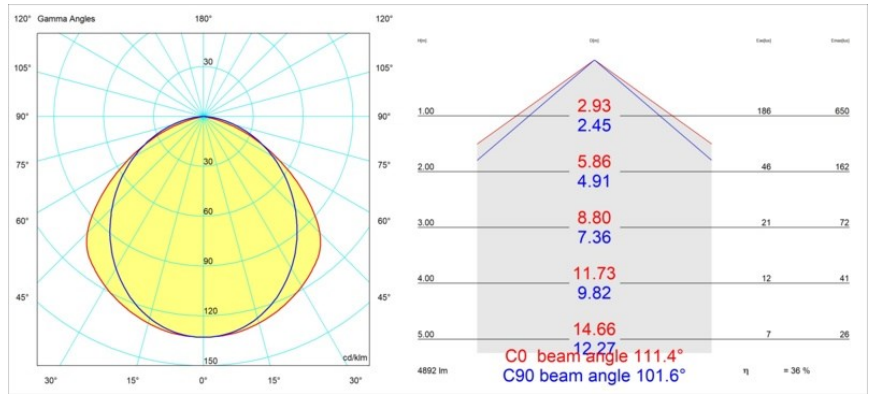

Light distribution & beam diagram