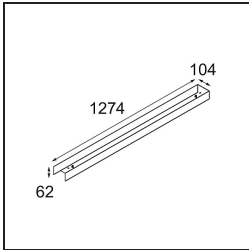

Specifications

Material	13390502
Light Source Type	LED
LED Type	NLP
LED technology	LED PCB
CRI	Min. 90
Colour Temperature	2700K
Lifetime	L80B10 @50,000 Hours
Lamp Included	Yes
Number of Light Sources	2
Binning (SDCM)	2
Light Direction	Down
Input Voltage	230V
Luminaire power (W)	39.0
Electrical Class	I
IP Rating	20
Glow wire rating (°C)	960
Dimming Protocol	DALI, Push-Dim
DALI Standard	DALI version-1
Indoor/Outdoor	Indoor
Application	Ceiling, Wall
Mounting	Surface
Adjustability	Not Applicable
Distance to Lighted Object (m)	0,1
Primary Colour & Primary Finish	Black, Matt
Gross weight (g)	4270.0
Luminous flux per lamp (lm)	1785
Efficacy (lm/W)	45
Glare rating	27

TM30 & CRI diagram

Light distribution & beam diagram

Decorative Accessories

- 13392132** Cover 1274 2x United Black Structure
- 13392109** Cover 1274 2x United White Structure

Choose a required accessory