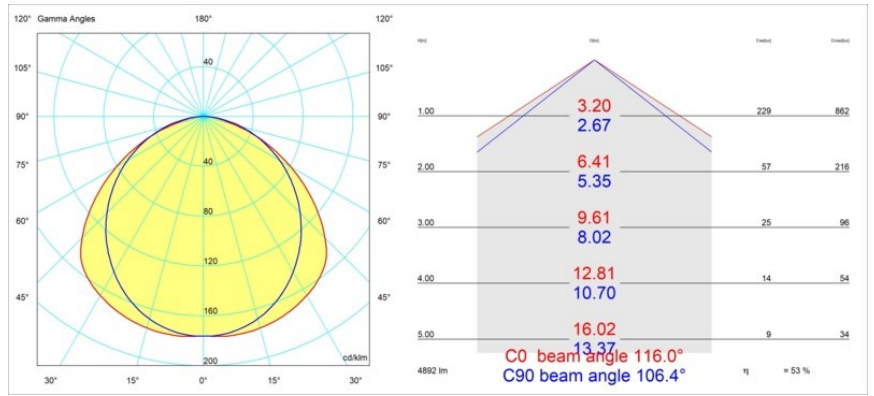

Light distribution & beam diagram