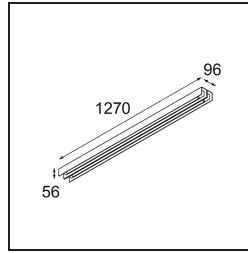

Date
Customer
Project
Type

FFD_United Surface 1274 2x LED 2700K 1-10V DI White Structure

Our Good Design Award-winning United luminaire continues to be a testament to the simple beauty of the fluorescent lamp. That being said, this LED luminaire is anything but ordinary, with a U-shaped housing that is both ceiling and wall-mountable. The light tubes of United are slightly recessed into the housing, emitting light on all sides, including both ends.

Specifications

Material	13390409
Light Source Type	LED
LED Type	NLP
LED technology	LED PCB
CRI	Min. 90
Colour Temperature	2700K
Lifetime	L80B10 @50,000 Hours
Lamp Included	Yes
Number of Light Sources	2
Binning (SDCM)	2
Light Direction	Down
Input Voltage	230V
Luminaire power (W)	39.0
Electrical Class	I
IP Rating	20
Glow wire rating (°C)	960
Dimming Protocol	1-10V
Indoor/Outdoor	Indoor
Application	Ceiling, Wall
Mounting	Surface
Adjustability	Not Applicable
Distance to Lighted Object (m)	0,1
Primary Colour & Primary Finish	White, Structure
Gross weight (g)	4270.0
Luminous flux per lamp (lm)	2596
Efficacy (lm/W)	66
Glare rating	28