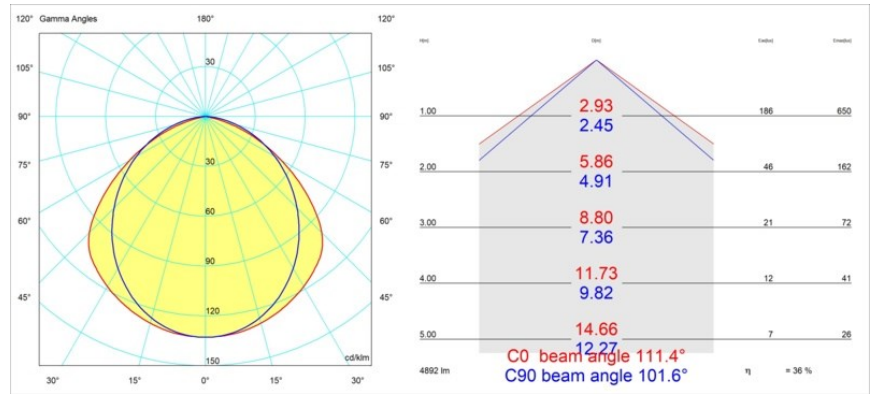

Light distribution & beam diagram