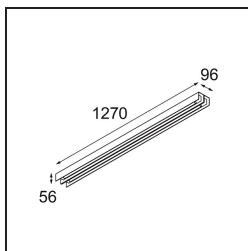

Date
Customer
Project
Type

FFD_United Surface 1274 2x LED 2700K 1-10V DI Black Matt

Our Good Design Award-winning United luminaire continues to be a testament to the simple beauty of the fluorescent lamp. That being said, this LED luminaire is anything but ordinary, with a U-shaped housing that is both ceiling and wall-mountable. The light tubes of United are slightly recessed into the housing, emitting light on all sides, including both ends.

Specifications

Material	13390402
Light Source Type	LED
LED Type	NLP
LED technology	LED PCB
CRI	Min. 90
Colour Temperature	2700K
Lifetime	L80B10 @50,000 Hours
Lamp Included	Yes
Number of Light Sources	2
Binning (SDCM)	2
Light Direction	Down
Input Voltage	230V
Luminaire power (W)	39.0
Electrical Class	I
IP Rating	20
Glow wire rating (°C)	960
Dimming Protocol	1-10V
Indoor/Outdoor	Indoor
Application	Ceiling, Wall
Mounting	Surface
Adjustability	Not Applicable
Distance to Lighted Object (m)	0,1
Primary Colour & Primary Finish	Black, Matt
Gross weight (g)	4270.0
Luminous flux per lamp (lm)	1785
Efficacy (lm/W)	45
Glare rating	27