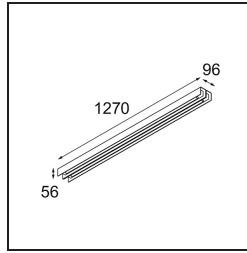

Date
Customer
Project
Type

United Surface 1274 2x LED 2700K Non-Dim DI White Structure

Our Good Design Award-winning United luminaire continues to be a testament to the simple beauty of the fluorescent lamp. That being said, this LED luminaire is anything but ordinary, with a U-shaped housing that is both ceiling and wall-mountable. The light tubes of United are slightly recessed into the housing, emitting light on all sides, including both ends.

Specifications

Material	13390309
Light Source Type	LED
LED Type	NLP
LED technology	LED PCB
CRI	Min. 90
Colour Temperature	2700K
Lifetime	L80B10 @50,000 Hours
Lamp Included	Yes
Number of Light Sources	2
Binning (SDCM)	2
Light Direction	Down
Input Voltage	230V
Luminaire power (W)	39.0
Electrical Class	I
IP Rating	20
Glow wire rating (°C)	960
Dimming Protocol	Non-Dim
Indoor/Outdoor	Indoor
Application	Ceiling, Wall
Mounting	Surface
Adjustability	Not Applicable
Distance to Lighted Object (m)	0,1
Primary Colour & Primary Finish	White, Structure
Gross weight (g)	4270.0
Luminous flux per lamp (lm)	2596
Efficacy (lm/W)	66
Glare rating	28