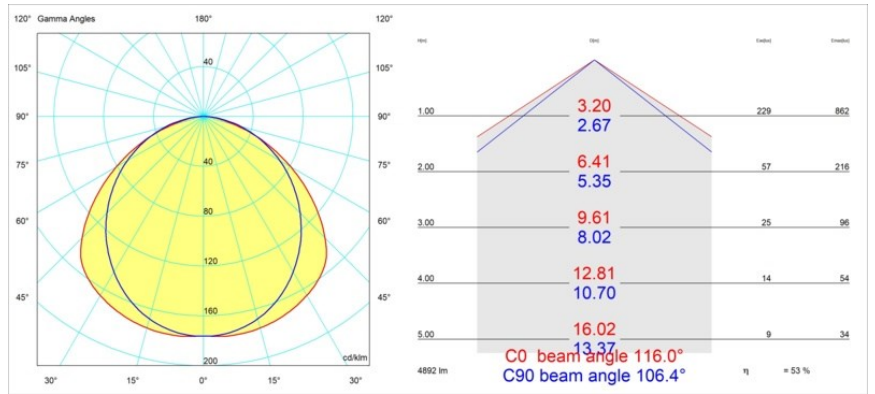

Light distribution & beam diagram