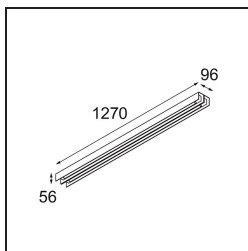

Date
Customer
Project
Type

United Surface 1274 2x LED 2700K Non-Dim DI Black Matt

Specifications

Material	13390302
Light Source Type	LED
LED Type	NLP
LED technology	LED PCB
CRI	Min. 90
Colour Temperature	2700K
Lifetime	L80B10 @50,000 Hours
Lamp Included	Yes
Number of Light Sources	2
Binning (SDCM)	2
Light Direction	Down
Input Voltage	230V
Luminaire power (W)	39.0
Electrical Class	I
IP Rating	20
Glow wire rating (°C)	960
Dimming Protocol	Non-Dim
Indoor/Outdoor	Indoor
Application	Ceiling, Wall
Mounting	Surface
Adjustability	Not Applicable
Distance to Lighted Object (m)	0,1
Primary Colour & Primary Finish	Black, Matt
Gross weight (g)	4270.0
Luminous flux per lamp (lm)	1785
Efficacy (lm/W)	45
Glare rating	27