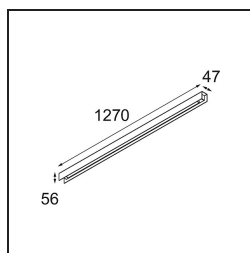

Date
Customer
Project
Type

United Surface 1274 1x LED 2700K DALI/Push-Dim DI White Structure

Specifications

Material	13390209
Light Source Type	LED
LED Type	NLP
LED technology	LED PCB
CRI	Min. 90
Colour Temperature	2700K
Lifetime	L80B10 @50,000 Hours
Lamp Included	Yes
Number of Light Sources	1
Binning (SDCM)	2
Light Direction	Down
Input Voltage	230V
Luminaire power (W)	22.0
Electrical Class	I
IP Rating	20
Glow wire rating (°C)	960
Dimming Protocol	DALI, Push-Dim
DALI Standard	DALI version-1
Indoor/Outdoor	Indoor
Application	Ceiling, Wall
Mounting	Surface
Adjustability	Not Applicable
Distance to Lighted Object (m)	0,1
Primary Colour & Primary Finish	White, Structure
Gross weight (g)	2300.0
Luminous flux per lamp (lm)	1470
Efficacy (lm/W)	66
Glare rating	26