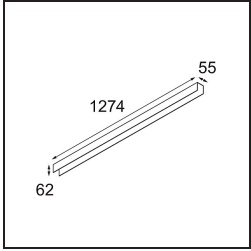

Date
Customer
Project
Type

United Surface 1274 1x LED 2700K DALI/Push-Dim DI White Structure

Specifications

Material	13390209
Light Source Type	LED
LED Type	NLP
LED technology	LED PCB
CRI	Min. 90
Colour Temperature	2700K
Lifetime	L80B10 @50,000 Hours
Lamp Included	Yes
Number of Light Sources	1
Binning (SDCM)	2
Light Direction	Down
Input Voltage	230V
Luminaire power (W)	22.0
Electrical Class	I
IP Rating	20
Glow wire rating (°C)	960
Dimming Protocol	DALI, Push-Dim
DALI Standard	DALI version-1
Indoor/Outdoor	Indoor
Application	Ceiling, Wall
Mounting	Surface
Adjustability	Not Applicable
Distance to Lighted Object (m)	0,1
Primary Colour & Primary Finish	White, Structure
Gross weight (g)	2300.0
Luminous flux per lamp (lm)	1470
Efficacy (lm/W)	66
Glare rating	26

TM30 & CRI diagram

Light distribution & beam diagram

Decorative Accessories

- 13392032** Cover 1274 1x United Black Structure
- 13392009** Cover 1274 1x United White Structure

Choose a required accessory