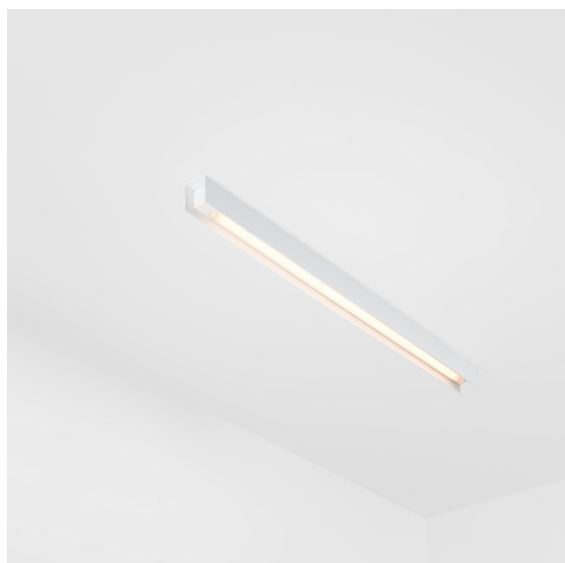

Date
Customer
Project
Type

United Surface 1274 1x LED 2700K DALI/Push-Dim DI White Structure

Specifications

Material	13390209
Light Source Type	LED
LED Type	NLP
LED technology	LED PCB
CRI	Min. 90
Colour Temperature	2700K
Lifetime	L80B10 @50,000 Hours
Lamp Included	Yes
Number of Light Sources	1
Binning (SDCM)	2
Light Direction	Down
Input Voltage	230V
Luminaire power (W)	22.0
Electrical Class	I
IP Rating	20
Glow wire rating (°C)	960
Dimming Protocol	DALI, Push-Dim
DALI Standard	DALI version-1
Indoor/Outdoor	Indoor
Application	Ceiling, Wall
Mounting	Surface
Adjustability	Not Applicable
Distance to Lighted Object (m)	0,1
Primary Colour & Primary Finish	White, Structure
Gross weight (g)	2300.0
Luminous flux per lamp (lm)	1470
Efficacy (lm/W)	66
Glare rating	26

Our Good Design Award-winning United luminaire continues to be a testament to the simple beauty of the fluorescent lamp. That being said, this LED luminaire is anything but ordinary, with a U-shaped housing that is both ceiling and wall-mountable. The light tubes of United are slightly recessed into the housing, emitting light on all sides, including both ends.