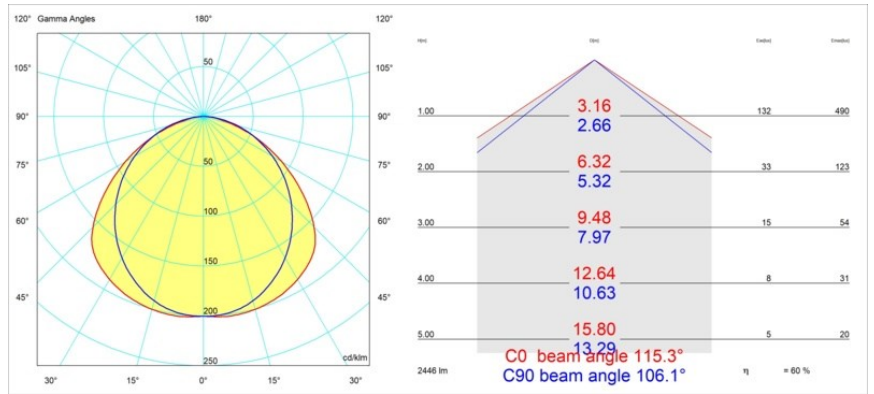

Light distribution & beam diagram