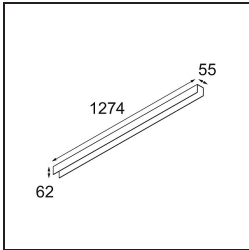

Specifications

Material	13390202
Light Source Type	LED
LED Type	NLP
LED technology	LED PCB
CRI	Min. 90
Colour Temperature	2700K
Lifetime	L80B10 @50,000 Hours
Lamp Included	Yes
Number of Light Sources	1
Binning (SDCM)	2
Light Direction	Down
Input Voltage	230V
Luminaire power (W)	22.0
Electrical Class	I
IP Rating	20
Glow wire rating (°C)	960
Dimming Protocol	DALI, Push-Dim
DALI Standard	DALI version-1
Indoor/Outdoor	Indoor
Application	Ceiling, Wall
Mounting	Surface
Adjustability	Not Applicable
Distance to Lighted Object (m)	0,1
Primary Colour & Primary Finish	Black, Matt
Gross weight (g)	2300.0
Luminous flux per lamp (lm)	926
Efficacy (lm/W)	42
Glare rating	25

TM30 & CRI diagram

Light distribution & beam diagram

Diagrams

Decorative Accessories

- 13392032** Cover 1274 1x United Black Structure
- 13392009** Cover 1274 1x United White Structure

Choose a required accessory