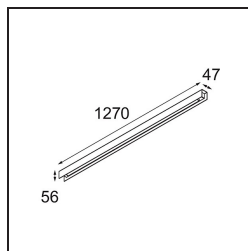

Date
Customer
Project
Type

United Surface 1274 1x LED 2700K DALI/Push-Dim DI Black Matt

Our Good Design Award-winning United luminaire continues to be a testament to the simple beauty of the fluorescent lamp. That being said, this LED luminaire is anything but ordinary, with a U-shaped housing that is both ceiling and wall-mountable. The light tubes of United are slightly recessed into the housing, emitting light on all sides, including both ends.

Specifications

Material	13390202
Light Source Type	LED
LED Type	NLP
LED technology	LED PCB
CRI	Min. 90
Colour Temperature	2700K
Lifetime	L80B10 @50,000 Hours
Lamp Included	Yes
Number of Light Sources	1
Binning (SDCM)	2
Light Direction	Down
Input Voltage	230V
Luminaire power (W)	22.0
Electrical Class	I
IP Rating	20
Glow wire rating (°C)	960
Dimming Protocol	DALI, Push-Dim
DALI Standard	DALI version-1
Indoor/Outdoor	Indoor
Application	Ceiling, Wall
Mounting	Surface
Adjustability	Not Applicable
Distance to Lighted Object (m)	0,1
Primary Colour & Primary Finish	Black, Matt
Gross weight (g)	2300.0
Luminous flux per lamp (lm)	926
Efficacy (lm/W)	42
Glare rating	25