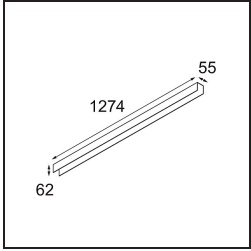

Specifications

Material	13390109
Light Source Type	LED
LED Type	NLP
LED technology	LED PCB
CRI	Min. 90
Colour Temperature	2700K
Lifetime	L80B10 @50,000 Hours
Lamp Included	Yes
Number of Light Sources	1
Binning (SDCM)	2
Light Direction	Down
Input Voltage	230V
Luminaire power (W)	22.0
Electrical Class	I
IP Rating	20
Glow wire rating (°C)	960
Dimming Protocol	1-10V
Indoor/Outdoor	Indoor
Application	Ceiling, Wall
Mounting	Surface
Adjustability	Not Applicable
Distance to Lighted Object (m)	0,1
Primary Colour & Primary Finish	White, Structure
Gross weight (g)	2300.0
Luminous flux per lamp (lm)	1470
Efficacy (lm/W)	66
Glare rating	26

TM30 & CRI diagram

Light distribution & beam diagram

Diagrams

Decorative Accessories

- 13392032** Cover 1274 1x United Black Structure
- 13392009** Cover 1274 1x United White Structure

Choose a required accessory