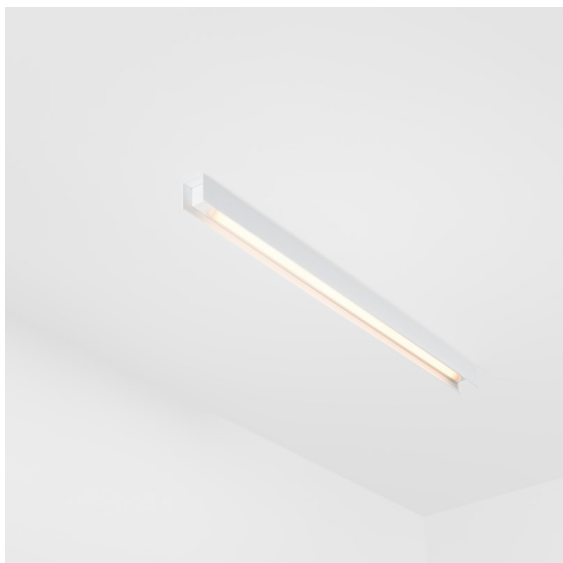

Date
Customer
Project
Type

FFD_United Surface 1274 1x LED 2700K 1-10V DI White Structure

Our Good Design Award-winning United luminaire continues to be a testament to the simple beauty of the fluorescent lamp. That being said, this LED luminaire is anything but ordinary, with a U-shaped housing that is both ceiling and wall-mountable. The light tubes of United are slightly recessed into the housing, emitting light on all sides, including both ends.

Specifications

Material	13390109
Light Source Type	LED
LED Type	NLP
LED technology	LED PCB
CRI	Min. 90
Colour Temperature	2700K
Lifetime	L80B10 @50,000 Hours
Lamp Included	Yes
Number of Light Sources	1
Binning (SDCM)	2
Light Direction	Down
Input Voltage	230V
Luminaire power (W)	22.0
Electrical Class	I
IP Rating	20
Glow wire rating (°C)	960
Dimming Protocol	1-10V
Indoor/Outdoor	Indoor
Application	Ceiling, Wall
Mounting	Surface
Adjustability	Not Applicable
Distance to Lighted Object (m)	0,1
Primary Colour & Primary Finish	White, Structure
Gross weight (g)	2300.0
Luminous flux per lamp (lm)	1470
Efficacy (lm/W)	66
Glare rating	26