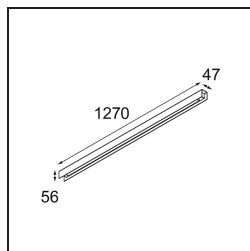

Date
Customer
Project
Type

FFD_United Surface 1274 1x LED 2700K 1-10V DI White Structure

Our Good Design Award-winning United luminaire continues to be a testament to the simple beauty of the fluorescent lamp. That being said, this LED luminaire is anything but ordinary, with a U-shaped housing that is both ceiling and wall-mountable. The light tubes of United are slightly recessed into the housing, emitting light on all sides, including both ends.

Specifications

Material	13390109
Light Source Type	LED
LED Type	NLP
LED technology	LED PCB
CRI	Min. 90
Colour Temperature	2700K
Lifetime	L80B10 @50,000 Hours
Lamp Included	Yes
Number of Light Sources	1
Binning (SDCM)	2
Light Direction	Down
Input Voltage	230V
Luminaire power (W)	22.0
Electrical Class	I
IP Rating	20
Glow wire rating (°C)	960
Dimming Protocol	1-10V
Indoor/Outdoor	Indoor
Application	Ceiling, Wall
Mounting	Surface
Adjustability	Not Applicable
Distance to Lighted Object (m)	0,1
Primary Colour & Primary Finish	White, Structure
Gross weight (g)	2300.0
Luminous flux per lamp (lm)	1470
Efficacy (lm/W)	66
Glare rating	26