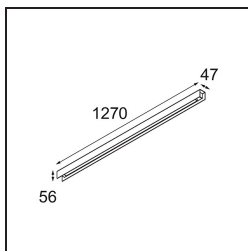

Date
Customer
Project
Type

FFD\_United Surface 1274 1x LED 2700K 1-10V DI Black Matt

Our Good Design Award-winning United luminaire continues to be a testament to the simple beauty of the fluorescent lamp. That being said, this LED luminaire is anything but ordinary, with a U-shaped housing that is both ceiling and wall-mountable. The light tubes of United are slightly recessed into the housing, emitting light on all sides, including both ends.

### Specifications

Material	13390102
Light Source Type	LED
LED Type	NLP
LED technology	LED PCB
CRI	Min. 90
Colour Temperature	2700K
Lifetime	L80B10 @50,000 Hours
Lamp Included	Yes
Number of Light Sources	1
Binning (SDCM)	2
Light Direction	Down
Input Voltage	230V
Luminaire power (W)	22.0
Electrical Class	I
IP Rating	20
Glow wire rating (°C)	960
Dimming Protocol	1-10V
Indoor/Outdoor	Indoor
Application	Ceiling, Wall
Mounting	Surface
Adjustability	Not Applicable
Distance to Lighted Object (m)	0,1
Primary Colour & Primary Finish	Black, Matt
Gross weight (g)	2300.0
Luminous flux per lamp (lm)	926
Efficacy (lm/W)	42
Glare rating	25