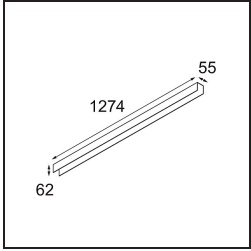

### Specifications

Material	13390102
Light Source Type	LED
LED Type	NLP
LED technology	LED PCB
CRI	Min. 90
Colour Temperature	2700K
Lifetime	L80B10 @50,000 Hours
Lamp Included	Yes
Number of Light Sources	1
Binning (SDCM)	2
Light Direction	Down
Input Voltage	230V
Luminaire power (W)	22.0
Electrical Class	I
IP Rating	20
Glow wire rating (°C)	960
Dimming Protocol	1-10V
Indoor/Outdoor	Indoor
Application	Ceiling, Wall
Mounting	Surface
Adjustability	Not Applicable
Distance to Lighted Object (m)	0,1
Primary Colour & Primary Finish	Black, Matt
Gross weight (g)	2300.0
Luminous flux per lamp (lm)	926
Efficacy (lm/W)	42
Glare rating	25

**TM30 & CRI diagram**

**Light distribution & beam diagram**

**Decorative Accessories**

- 13392032** Cover 1274 1x United Black Structure
- 13392009** Cover 1274 1x United White Structure

Choose a required accessory