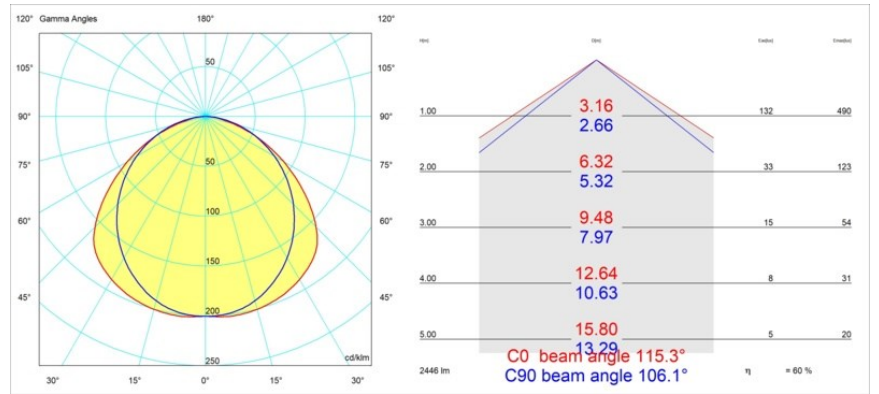

Light distribution & beam diagram