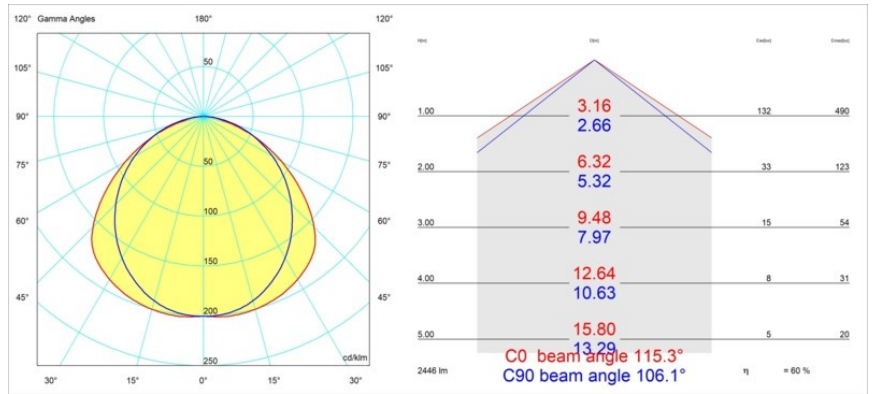

Light distribution & beam diagram