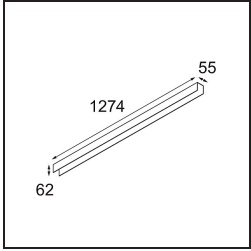

**Specifications**

Material	13390009
Light Source Type	LED
LED Type	NLP
LED technology	LED PCB
CRI	Min. 90
Colour Temperature	2700K
Lifetime	L80B10 @50,000 Hours
Lamp Included	Yes
Number of Light Sources	1
Binning (SDCM)	2
Light Direction	Down
Input Voltage	230V
Luminaire power (W)	22.0
Electrical Class	I
IP Rating	20
Glow wire rating (°C)	960
Dimming Protocol	Non-Dim
Indoor/Outdoor	Indoor
Application	Ceiling, Wall
Mounting	Surface
Adjustability	Not Applicable
Distance to Lighted Object (m)	0,1
Primary Colour & Primary Finish	White, Structure
Gross weight (g)	2300.0
Luminous flux per lamp (lm)	1470
Efficacy (lm/W)	66
Glare rating	26

**TM30 & CRI diagram**

**Light distribution & beam diagram**

**Decorative Accessories**

- 13392032** Cover 1274 1x United Black Structure
- 13392009** Cover 1274 1x United White Structure

Choose a required accessory