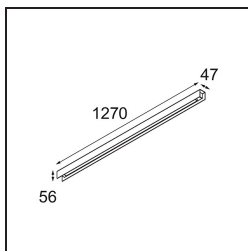

Date
Customer
Project
Type

*United Surface 1274 1x LED 2700K Non-Dim DI White Structure*

Our Good Design Award-winning United luminaire continues to be a testament to the simple beauty of the fluorescent lamp. That being said, this LED luminaire is anything but ordinary, with a U-shaped housing that is both ceiling and wall-mountable. The light tubes of United are slightly recessed into the housing, emitting light on all sides, including both ends.

**Specifications**

Material	13390009
Light Source Type	LED
LED Type	NLP
LED technology	LED PCB
CRI	Min. 90
Colour Temperature	2700K
Lifetime	L80B10 @50,000 Hours
Lamp Included	Yes
Number of Light Sources	1
Binning (SDCM)	2
Light Direction	Down
Input Voltage	230V
Luminaire power (W)	22.0
Electrical Class	I
IP Rating	20
Glow wire rating (°C)	960
Dimming Protocol	Non-Dim
Indoor/Outdoor	Indoor
Application	Ceiling, Wall
Mounting	Surface
Adjustability	Not Applicable
Distance to Lighted Object (m)	0,1
Primary Colour & Primary Finish	White, Structure
Gross weight (g)	2300.0
Luminous flux per lamp (lm)	1470
Efficacy (lm/W)	66
Glare rating	26