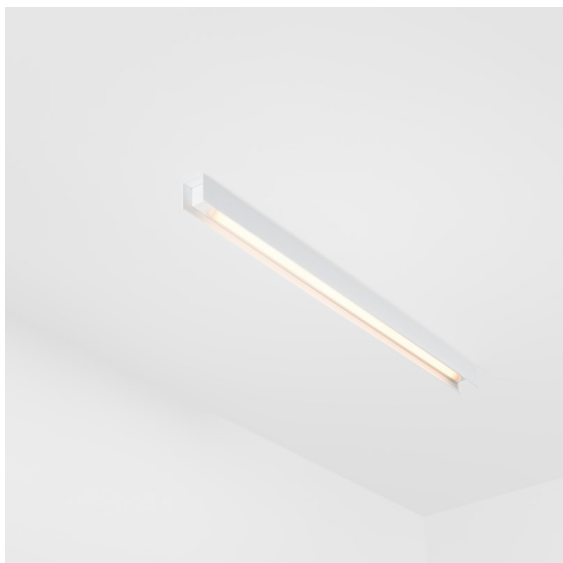

Date
Customer
Project
Type

*United Surface 1274 1x LED 2700K Non-Dim DI White Structure*

Our Good Design Award-winning United luminaire continues to be a testament to the simple beauty of the fluorescent lamp. That being said, this LED luminaire is anything but ordinary, with a U-shaped housing that is both ceiling and wall-mountable. The light tubes of United are slightly recessed into the housing, emitting light on all sides, including both ends.

**Specifications**

Material	13390009
Light Source Type	LED
LED Type	NLP
LED technology	LED PCB
CRI	Min. 90
Colour Temperature	2700K
Lifetime	L80B10 @50,000 Hours
Lamp Included	Yes
Number of Light Sources	1
Binning (SDCM)	2
Light Direction	Down
Input Voltage	230V
Luminaire power (W)	22.0
Electrical Class	I
IP Rating	20
Glow wire rating (°C)	960
Dimming Protocol	Non-Dim
Indoor/Outdoor	Indoor
Application	Ceiling, Wall
Mounting	Surface
Adjustability	Not Applicable
Distance to Lighted Object (m)	0,1
Primary Colour & Primary Finish	White, Structure
Gross weight (g)	2300.0
Luminous flux per lamp (lm)	1470
Efficacy (lm/W)	66
Glare rating	26