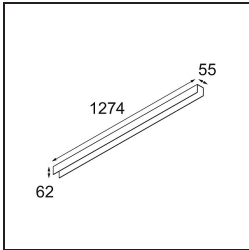

Specifications

Material	13390009
Light Source Type	LED
LED Type	NLP
LED technology	LED PCB
CRI	Min. 90
Colour Temperature	2700K
Lifetime	L80B10 @50,000 Hours
Lamp Included	Yes
Number of Light Sources	1
Binning (SDCM)	2
Light Direction	Down
Input Voltage	230V
Luminaire power (W)	22.0
Electrical Class	I
IP Rating	20
Glow wire rating (°C)	960
Dimming Protocol	Non-Dim
Indoor/Outdoor	Indoor
Application	Ceiling, Wall
Mounting	Surface
Adjustability	Not Applicable
Distance to Lighted Object (m)	0,1
Primary Colour & Primary Finish	White, Structure
Gross weight (g)	2300.0
Luminous flux per lamp (lm)	1470
Efficacy (lm/W)	66
Glare rating	26

TM30 & CRI diagram

Light distribution & beam diagram

Decorative Accessories

- 13392032** Cover 1274 1x United Black Structure
- 13392009** Cover 1274 1x United White Structure

Choose a required accessory