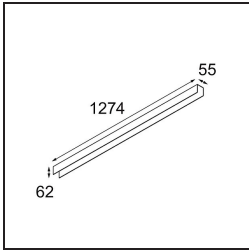

Specifications

Material	13390009
Light Source Type	LED
LED Type	NLP
LED technology	LED PCB
CRI	Min. 90
Colour Temperature	2700K
Lifetime	L80B10 @50,000 Hours
Lamp Included	Yes
Number of Light Sources	1
Binning (SDCM)	2
Light Direction	Down
Input Voltage	230V
Luminaire power (W)	22.0
Electrical Class	I
IP Rating	20
Glow wire rating (°C)	960
Dimming Protocol	Non-Dim
Indoor/Outdoor	Indoor
Application	Ceiling, Wall
Mounting	Surface
Adjustability	Not Applicable
Distance to Lighted Object (m)	0,1
Primary Colour & Primary Finish	White, Structure
Gross weight (g)	2300.0
Delivered lumens (lm)	1470
Efficacy (lm/W)	66
Glare rating	26

TM30 & CRI diagram

Light distribution & beam diagram

Decorative Accessories

- 13392032** Cover 1274 1x United Black Structure
- 13392009** Cover 1274 1x United White Structure

Installation Accessories

- 11060709** Power Feed and Suspension Kit 4000 Round 3P United (2) Straight White Structure
- 11060732** Power Feed and Suspension Kit 4000 Round 3P United (2) Straight Black Structure