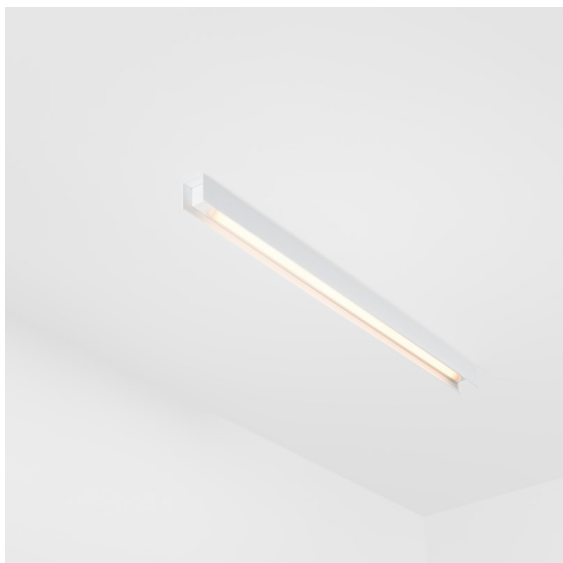

Date
Customer
Project
Type

United Surface 1274 1x LED 2700K Non-Dim DI White Structure

Our Good Design Award-winning United luminaire continues to be a testament to the simple beauty of the fluorescent lamp. That being said, this LED luminaire is anything but ordinary, with a U-shaped housing that is both ceiling and wall-mountable. The light tubes of United are slightly recessed into the housing, emitting light on all sides, including both ends.

Specifications

Material	13390009
Light Source Type	LED
LED Type	NLP
LED technology	LED PCB
CRI	Min. 90
Colour Temperature	2700K
Lifetime	L80B10 @50,000 Hours
Lamp Included	Yes
Number of Light Sources	1
Binning (SDCM)	2
Light Direction	Down
Input Voltage	230V
Luminaire power (W)	22.0
Electrical Class	I
IP Rating	20
Glow wire rating (°C)	960
Dimming Protocol	Non-Dim
Indoor/Outdoor	Indoor
Application	Ceiling, Wall
Mounting	Surface
Adjustability	Not Applicable
Distance to Lighted Object (m)	0,1
Primary Colour & Primary Finish	White, Structure
Gross weight (g)	2300.0
Luminous flux per lamp (lm)	1470
Efficacy (lm/W)	66
Glare rating	26