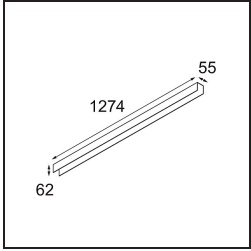

Decorative Accessories

- **13392032** Cover 1274 1x United Black Structure
- **13392009** Cover 1274 1x United White Structure

Choose a required accessory