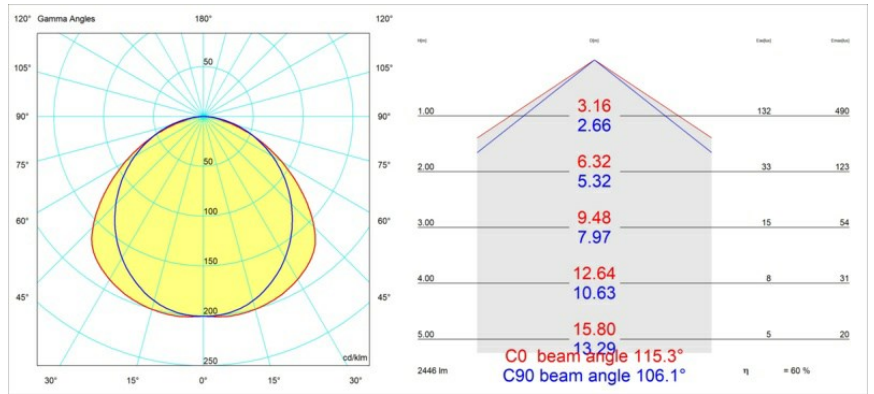

Light distribution & beam diagram