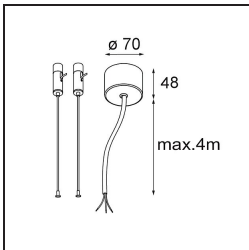

Specifications

Material	13390009
Light Source Type	LED
LED Type	NLP
LED technology	LED PCB
CRI	Min. 90
Colour Temperature	2700K
Lifetime	L80B10 @50,000 Hours
Lamp Included	Yes
Number of Light Sources	1
Binning (SDCM)	2
Light Direction	Down
Input Voltage	230V
Luminaire power (W)	22.0
Electrical Class	I
IP Rating	20
Glow wire rating (°C)	960
Dimming Protocol	Non-Dim
Indoor/Outdoor	Indoor
Application	Ceiling, Wall
Mounting	Surface
Adjustability	Not Applicable
Distance to Lighted Object (m)	0,1
Primary Colour & Primary Finish	White, Structure
Gross weight (g)	2300.0
Delivered lumens (lm)	1470
Efficacy (lm/W)	66
Glare rating	26

TM30 & CRI diagram

Light distribution & beam diagram

Decorative Accessories

- 13392032** Cover 1274 1x United Black Structure
- 13392009** Cover 1274 1x United White Structure

Installation Accessories

- 11060709** Power Feed and Suspension Kit 4000 Round 3P United (2) Straight White Structure
- 11060732** Power Feed and Suspension Kit 4000 Round 3P United (2) Straight Black Structure

- 11061709** Power Feed and Suspension Kit 4000 Round 5P United (2) Straight White Structure
- 11061732** Power Feed and Suspension Kit 4000 Round 5P United (2) Straight Black Structure

Choose a required accessory