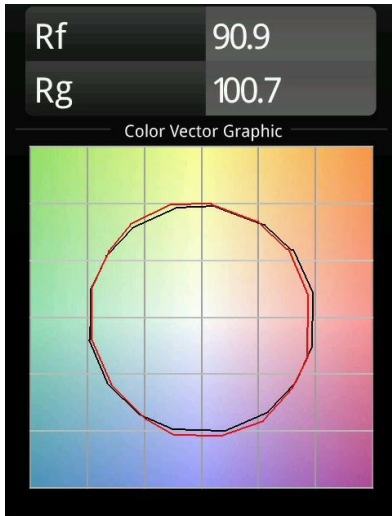

TM30 & CRI diagram