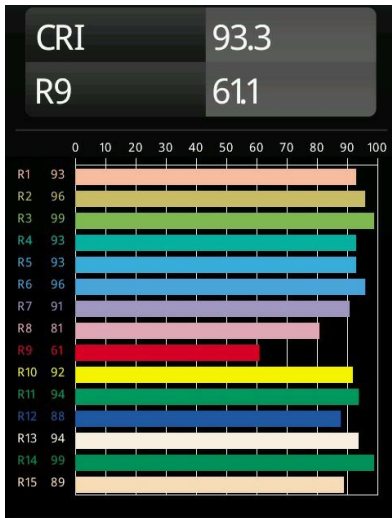

TM30 & CRI diagram