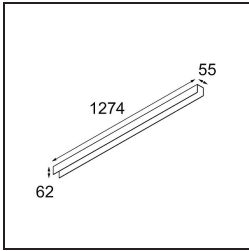

Decorative Accessories

- **13392032** Cover 1274 1x United Black Structure
- **13392009** Cover 1274 1x United White Structure