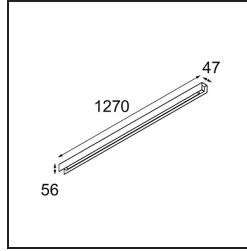


Date

Customer

Project

Type

United Surface 1274 1x LED 2700K Non-Dim DI White Structure

Our Good Design Award-winning United luminaire continues to be a testament to the simple beauty of the fluorescent lamp. That being said, this LED luminaire is anything but ordinary, with a U-shaped housing that is both ceiling and wall-mountable. The light tubes of United are slightly recessed into the housing, emitting light on all sides, including both ends.

Specifications

Material	13390009
Light Source Type	LED
LED Type	NLP
LED technology	LED PCB
CRI	Min. 90
Colour Temperature	2700K
Lifetime	L80B10 @50,000 Hours
Lamp Included	Yes
Number of Light Sources	1
Binning (SDCM)	2
Light Direction	Down
Input Voltage	230V
Luminaire power (W)	22.0
Electrical Class	I
IP Rating	20
Glow wire rating (°C)	960
Dimming Protocol	Non-Dim
Indoor/Outdoor	Indoor
Application	Ceiling, Wall
Mounting	Surface
Adjustability	Not Applicable
Distance to Lighted Object (m)	0,1
Primary Colour & Primary Finish	White, Structure
Gross weight (g)	2300.0
Delivered lumens (lm)	1470
Efficacy (lm/W)	66
Glare rating	26