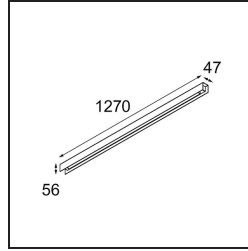

Date
Customer
Project
Type

United Surface 1274 1x LED 2700K Non-Dim DI White Structure

Specifications

Material	13390009
Light Source Type	LED
LED Type	NLP
LED technology	LED PCB
CRI	Min. 90
Colour Temperature	2700K
Lifetime	L80B10 @50,000 Hours
Lamp Included	Yes
Number of Light Sources	1
Binning (SDCM)	2
Light Direction	Down
Input Voltage	230V
Luminaire power (W)	22.0
Electrical Class	I
IP Rating	20
Glow wire rating (°C)	960
Dimming Protocol	Non-Dim
Indoor/Outdoor	Indoor
Application	Ceiling, Wall
Mounting	Surface
Adjustability	Not Applicable
Distance to Lighted Object (m)	0,1
Primary Colour & Primary Finish	White, Structure
Gross weight (g)	2300.0
Delivered lumens (lm)	1470
Efficacy (lm/W)	66
Glare rating	26