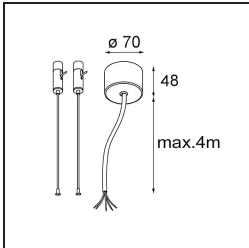

Specifications

Material	13390009
Light Source Type	LED
LED Type	NLP
LED technology	LED PCB
CRI	Min. 90
Colour Temperature	2700K
Lifetime	L80B10 @50,000 Hours
Lamp Included	Yes
Number of Light Sources	1
Binning (SDCM)	2
Light Direction	Down
Input Voltage	230V
Luminaire power (W)	22.0
Electrical Class	I
IP Rating	20
Glow wire rating (°C)	960
Dimming Protocol	Non-Dim
Indoor/Outdoor	Indoor
Application	Ceiling, Wall
Mounting	Surface
Adjustability	Not Applicable
Distance to Lighted Object (m)	0,1
Primary Colour & Primary Finish	White, Structure
Gross weight (g)	2300.0
Delivered lumens (lm)	1470
Efficacy (lm/W)	66
Glare rating	26

TM30 & CRI diagram

Light distribution & beam diagram

Decorative Accessories

- 13392032** Cover 1274 1x United Black Structure
- 13392009** Cover 1274 1x United White Structure

Installation Accessories

- 11060709** Power Feed and Suspension Kit 4000 Round 3P United (2) Straight White Structure
- 11060732** Power Feed and Suspension Kit 4000 Round 3P United (2) Straight Black Structure

- 11061709** Power Feed and Suspension Kit 4000 Round 5P United (2) Straight White Structure
- 11061732** Power Feed and Suspension Kit 4000 Round 5P United (2) Straight Black Structure

Choose a required accessory