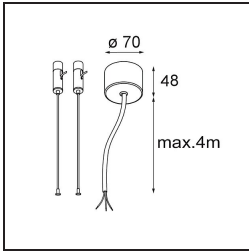

**Specifications**

Material	13390009
Light Source Type	LED
LED Type	NLP
LED technology	LED PCB
CRI	Min. 90
Colour Temperature	2700K
Lifetime	L80B10 @50,000 Hours
Lamp Included	Yes
Number of Light Sources	1
Binning (SDCM)	2
Light Direction	Down
Input Voltage	230V
Luminaire power (W)	22.0
Electrical Class	I
IP Rating	20
Glow wire rating (°C)	960
Dimming Protocol	Non-Dim
Indoor/Outdoor	Indoor
Application	Ceiling, Wall
Mounting	Surface
Adjustability	Not Applicable
Distance to Lighted Object (m)	0,1
Primary Colour & Primary Finish	White, Structure
Gross weight (g)	2300.0
Delivered lumens (lm)	1470
Efficacy (lm/W)	66
Glare rating	26

**TM30 & CRI diagram**

**Light distribution & beam diagram**

**Decorative Accessories**

- 13392032** Cover 1274 1x United Black Structure
- 13392009** Cover 1274 1x United White Structure

**Installation Accessories**

- 11060709** Power Feed and Suspension Kit 4000 Round 3P United (2) Straight White Structure
- 11060732** Power Feed and Suspension Kit 4000 Round 3P United (2) Straight Black Structure

- 11061709** Power Feed and Suspension Kit 4000 Round 5P United (2) Straight White Structure
- 11061732** Power Feed and Suspension Kit 4000 Round 5P United (2) Straight Black Structure