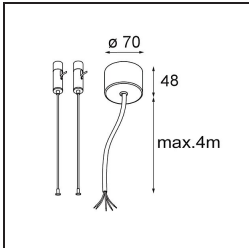

Date
Customer
Project
Type

United Surface 1274 1x LED 2700K Non-Dim DI White Structure

Specifications

Material	13390009
Light Source Type	LED
LED Type	NLP
LED technology	LED PCB
CRI	Min. 90
Colour Temperature	2700K
Lifetime	L80B10 @50,000 Hours
Lamp Included	Yes
Number of Light Sources	1
Binning (SDCM)	2
Light Direction	Down
Input Voltage	230V
Luminaire power (W)	22.0
Electrical Class	I
IP Rating	20
Glow wire rating (°C)	960
Dimming Protocol	Non-Dim
Indoor/Outdoor	Indoor
Application	Ceiling, Wall
Mounting	Surface
Adjustability	Not Applicable
Distance to Lighted Object (m)	0,1
Primary Colour & Primary Finish	White, Structure
Gross weight (g)	2300.0
Delivered lumens (lm)	1470
Efficacy (lm/W)	66
Glare rating	26

TM30 & CRI diagram

Light distribution & beam diagram

Decorative Accessories

- 13392032** Cover 1274 1x United Black Structure
- 13392009** Cover 1274 1x United White Structure

Installation Accessories

- 11060709** Power Feed and Suspension Kit 4000 Round 3P United (2) Straight White Structure
- 11060732** Power Feed and Suspension Kit 4000 Round 3P United (2) Straight Black Structure

- 11061709** Power Feed and Suspension Kit 4000 Round 5P United (2) Straight White Structure
- 11061732** Power Feed and Suspension Kit 4000 Round 5P United (2) Straight Black Structure

Choose a required accessory