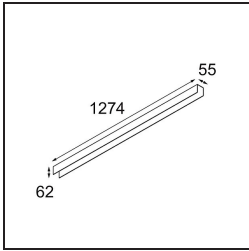

Date
Customer
Project
Type

United Surface 1274 1x LED 2700K Non-Dim DI White Structure

Specifications

Material	13390009
Light Source Type	LED
LED Type	NLP
LED technology	LED PCB
CRI	Min. 90
Colour Temperature	2700K
Lifetime	L80B10 @50,000 Hours
Lamp Included	Yes
Number of Light Sources	1
Binning (SDCM)	2
Light Direction	Down
Input Voltage	230V
Luminaire power (W)	22.0
Electrical Class	I
IP Rating	20
Glow wire rating (°C)	960
Dimming Protocol	Non-Dim
Indoor/Outdoor	Indoor
Application	Ceiling, Wall
Mounting	Surface
Adjustability	Not Applicable
Distance to Lighted Object (m)	0,1
Primary Colour & Primary Finish	White, Structure
Gross weight (g)	2300.0
Delivered lumens (lm)	1470
Efficacy (lm/W)	66
Glare rating	26

TM30 & CRI diagram

Light distribution & beam diagram

Decorative Accessories

- 13392032** Cover 1274 1x United Black Structure
- 13392009** Cover 1274 1x United White Structure

Installation Accessories

- 11060709** Power Feed and Suspension Kit 4000 Round 3P United (2) Straight White Structure
- 11060732** Power Feed and Suspension Kit 4000 Round 3P United (2) Straight Black Structure