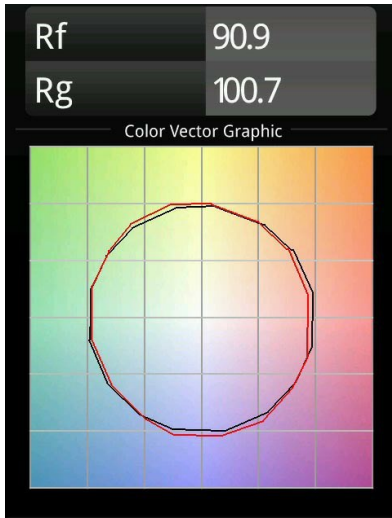

TM30 & CRI diagram