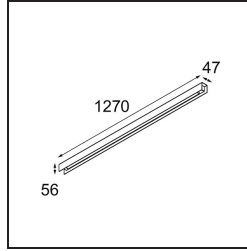

**Specifications**

Material	13390009
Light Source Type	LED
LED Type	NLP
LED technology	LED PCB
CRI	Min. 90
Colour Temperature	2700K
Lifetime	L80B10 @50,000 Hours
Lamp Included	Yes
Number of Light Sources	1
Binning (SDCM)	2
Light Direction	Down
Input Voltage	230V
Luminaire power (W)	22.0
Electrical Class	I
IP Rating	20
Glow wire rating (°C)	960
Dimming Protocol	Non-Dim
Indoor/Outdoor	Indoor
Application	Ceiling, Wall
Mounting	Surface
Adjustability	Not Applicable
Distance to Lighted Object (m)	0,1
Primary Colour & Primary Finish	White, Structure
Gross weight (g)	2300.0
Delivered lumens (lm)	1470
Efficacy (lm/W)	66
Glare rating	26