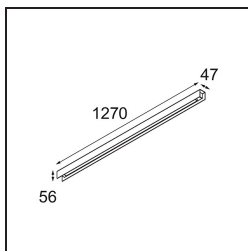

Date
Customer
Project
Type

United Surface 1274 1x LED 2700K Non-Dim DI White Structure

Our Good Design Award-winning United luminaire continues to be a testament to the simple beauty of the fluorescent lamp. That being said, this LED luminaire is anything but ordinary, with a U-shaped housing that is both ceiling and wall-mountable. The light tubes of United are slightly recessed into the housing, emitting light on all sides, including both ends.

Specifications

Material	13390009
Light Source Type	LED
LED Type	NLP
LED technology	LED PCB
CRI	Min. 90
Colour Temperature	2700K
Lifetime	L80B10 @50,000 Hours
Lamp Included	Yes
Number of Light Sources	1
Binning (SDCM)	2
Light Direction	Down
Input Voltage	230V
Luminaire power (W)	22.0
Electrical Class	I
IP Rating	20
Glow wire rating (°C)	960
Dimming Protocol	Non-Dim
Indoor/Outdoor	Indoor
Application	Ceiling, Wall
Mounting	Surface
Adjustability	Not Applicable
Distance to Lighted Object (m)	0,1
Primary Colour & Primary Finish	White, Structure
Gross weight (g)	2300.0
Luminous flux per lamp (lm)	1470
Efficacy (lm/W)	66
Glare rating	26