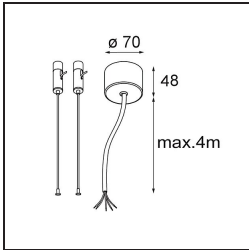

**Specifications**

Material	13390009
Light Source Type	LED
LED Type	NLP
LED technology	LED PCB
CRI	Min. 90
Colour Temperature	2700K
Lifetime	L80B10 @50,000 Hours
Lamp Included	Yes
Number of Light Sources	1
Binning (SDCM)	2
Light Direction	Down
Input Voltage	230V
Luminaire power (W)	22.0
Electrical Class	I
IP Rating	20
Glow wire rating (°C)	960
Dimming Protocol	Non-Dim
Indoor/Outdoor	Indoor
Application	Ceiling, Wall
Mounting	Surface
Adjustability	Not Applicable
Distance to Lighted Object (m)	0,1
Primary Colour & Primary Finish	White, Structure
Gross weight (g)	2300.0
Delivered lumens (lm)	1470
Efficacy (lm/W)	66
Glare rating	26

**TM30 & CRI diagram**

**Light distribution & beam diagram**

**Decorative Accessories**

- 13392032** Cover 1274 1x United Black Structure
- 13392009** Cover 1274 1x United White Structure

**Installation Accessories**

- 11060709** Power Feed and Suspension Kit 4000 Round 3P United (2) Straight White Structure
- 11060732** Power Feed and Suspension Kit 4000 Round 3P United (2) Straight Black Structure

- 11061709** Power Feed and Suspension Kit 4000 Round 5P United (2) Straight White Structure
- 11061732** Power Feed and Suspension Kit 4000 Round 5P United (2) Straight Black Structure