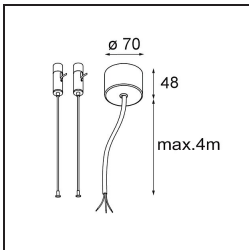

Date
Customer
Project
Type

United Surface 1274 1x LED 2700K Non-Dim DI White Structure

Specifications

Material	13390009
Light Source Type	LED
LED Type	NLP
LED technology	LED PCB
CRI	Min. 90
Colour Temperature	2700K
Lifetime	L80B10 @50,000 Hours
Lamp Included	Yes
Number of Light Sources	1
Binning (SDCM)	2
Light Direction	Down
Input Voltage	230V
Luminaire power (W)	22.0
Electrical Class	I
IP Rating	20
Glow wire rating (°C)	960
Dimming Protocol	Non-Dim
Indoor/Outdoor	Indoor
Application	Ceiling, Wall
Mounting	Surface
Adjustability	Not Applicable
Distance to Lighted Object (m)	0,1
Primary Colour & Primary Finish	White, Structure
Gross weight (g)	2300.0
Delivered lumens (lm)	1470
Efficacy (lm/W)	66
Glare rating	26

TM30 & CRI diagram

Light distribution & beam diagram

Decorative Accessories

- 13392032** Cover 1274 1x United Black Structure
- 13392009** Cover 1274 1x United White Structure

Installation Accessories

- 11060709** Power Feed and Suspension Kit 4000 Round 3P United (2) Straight White Structure
- 11060732** Power Feed and Suspension Kit 4000 Round 3P United (2) Straight Black Structure

- 11061709** Power Feed and Suspension Kit 4000 Round 5P United (2) Straight White Structure
- 11061732** Power Feed and Suspension Kit 4000 Round 5P United (2) Straight Black Structure

Choose a required accessory